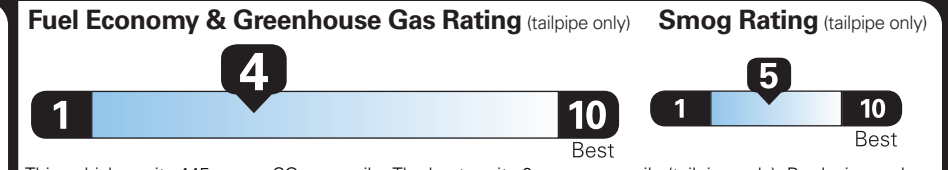

ford.com

VEHICLE DESCRIPTION

F-150

2026 F-150 4X2 SUPERCREW 145" WHEELBASE 3.5L V6 ECOBOOST ELEC TEN-SPEED AUTO TRANS

TK E45914

EXTERIOR AGATE BLACK METALLIC INTERIOR BLACK ACTIVEX

STANDARD EQUIPMENT INCLUDED AT NO EXTRA CHARGE

(MSRP)

NO CHARGE 1,225.00

PRICE INFORMATION

Table with 2 columns: (MSRP), PRICE INFORMATION. Rows include BASE PRICE, TOTAL OPTIONS/OTHER, TOTAL VEHICLE & OPTIONS/OTHER, DESTINATION & DELIVERY.

EPA DOT Fuel Economy and Environment

Gasoline Vehicle

Fuel Economy section showing 20 MPG combined city/hwy, 17 city, 25 highway, and 5.0 gallons per 100 miles.

Standard Pickup Trucks range from 12 to 87 MPG. The best vehicle rates 146 MPGe.

You spend \$4,000 more in fuel costs over 5 years compared to the average new vehicle.

Annual fuel cost \$2,500

Actual results will vary for many reasons, including driving conditions and how you drive and maintain your vehicle. The average new vehicle gets 29 MPG and costs \$8,500 to fuel over 5 years.