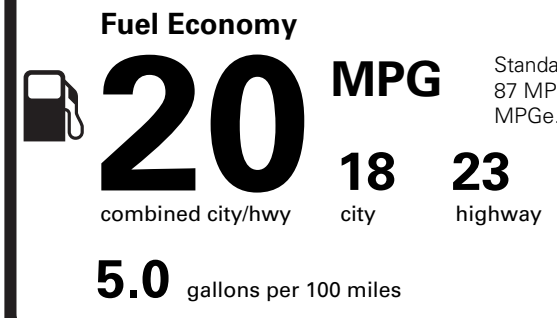

ford.com

VEHICLE DESCRIPTION

F-150

2026 F-150 4X4 SUPERCREW
145" WHEELBASE
2.7L V6 ECOBOOST
ELEC TEN-SPEED AUTO TRANS

EXTERIOR
AVALANCHE
INTERIOR
BLACK CLOTH 40/CON/40

TK E19576

STANDARD EQUIPMENT INCLUDED AT NO EXTRA CHARGE

TOTAL VEHICLE & OPTIONS/OTHER DESTINATION & DELIVERY 61,340.00 2,795.00

TOTAL BEFORE DISCOUNTS 64,135.00

XLT 2.7L DISCOUNT - 1,000.00

XLT MID DISCOUNT - 2,000.00

XLT BLACK PKG DISCOUNT - 500.00

TOTAL SAVINGS - 3,500.00

EPA DOT Fuel Economy and Environment

Gasoline Vehicle

You spend \$4,000 more in fuel costs over 5 years compared to the average new vehicle.

Annual fuel cost \$2,500

Actual results will vary for many reasons, including driving conditions and how you drive and maintain your vehicle. The average new vehicle gets 29 MPG and costs \$8,500 to fuel over 5 years. Cost estimates are based on 15,000 miles per year at \$3.30 per gallon. MPGe is miles per gasoline gallon equivalent. Vehicle emissions are a significant cause of climate change and smog.