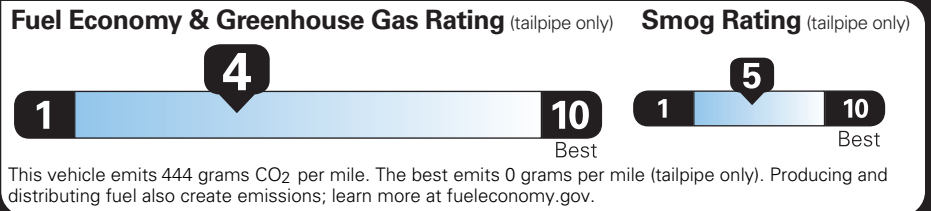

TOTAL VEHICLE & OPTIONS/OTHER DESTINATION & DELIVERY 61,340.00 2,795.00

TOTAL BEFORE DISCOUNTS 64,135.00

XLT 2.7L DISCOUNT - 1,000.00

XLT MID DISCOUNT - 2,000.00

XLT BLACK PKG DISCOUNT - 500.00

TOTAL SAVINGS - 3,500.00

EPA DOT Fuel Economy and Environment

Gasoline Vehicle

You spend \$4,000 more in fuel costs over 5 years compared to the average new vehicle.

Annual fuel cost \$2,500

Actual results will vary for many reasons, including driving conditions and how you drive and maintain your vehicle. The average new vehicle gets 29 MPG and costs \$8,500 to fuel over 5 years. Cost estimates are based on 15,000 miles per year at \$3.30 per gallon. MPGe is miles per gasoline gallon equivalent. Vehicle emissions are a significant cause of climate change and smog.