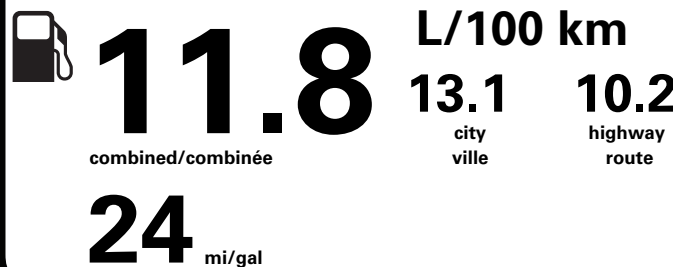

(MSRP)*

Gasoline Vehicle Véhicule à essence

Fuel Consumption / Consommation de carburant

Annual fuel COST for an annual distance of 20,000 km, and an average fuel price of \$1.50 per litre

\$ 3 540

Coût annuel en carburant