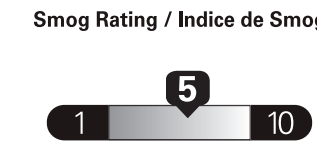

Annual fuel COST for an annual distance of 20,000 km, and an average fuel price of $1.50 per litre

$ 3 540

Coût annuel en carburant pour une distance annuelle de 20 000 km, et un prix moyen du carburant de 1,50 $ par litre

Standard pickup trucks range from 2.7 - 19.7 L_e/100 km