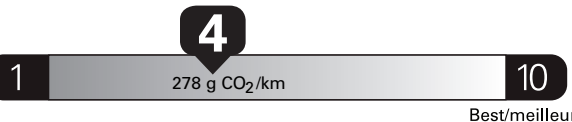

Carbon Dioxide Rating / Indice de dioxyde de carbone

Tailpipe emissions only / Émissions du tuyau d'échappement seulement