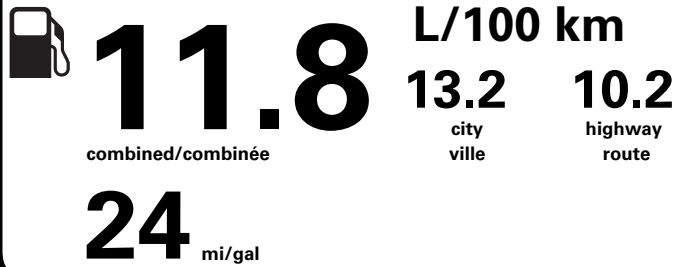

INCLUDED ON THIS VEHICLE

EQUIPMENT GROUP 302A

- XLT SERIES
- LED SIDE-MIRROR SPOT LIGHTS
- POWER SLIDING REAR WINDOW

OPTIONAL EQUIPMENT/OTHER

- 2024 MODEL YEAR
- FEDERAL EXCISE TAX
- 275/60R-20 BSW ALL-TERRAIN
- 3.55 RATIO REGULAR AXLE
- 6650# GVWR PACKAGE
- XLT BLACK APPEARANCE PKG PLUS
- .20" GLOSS BLACK ALUMINUM WHEEL
- 50 STATE EMISSIONS
- BLUECRUISE EQUIP: 90DAY TRIAL
- MIRROR MAN FOLD W/POWER GLASS
- 136 LITRE/ 36 GALLON FUEL TANK
- SPORT CLOTH 40/CONSOLE/40

(MSRP)*

4,090.00

100.00

NO CHARGE

NO CHARGE

1,875.00

NO CHARGE

NO CHARGE

PRICE INFORMATION

BASE PRICE $67,225.00
TOTAL OPTIONS/OTHER 6,065.00

TOTAL VEHICLE & OPTIONS/OTHER 73,290.00
DESTINATION & DELIVERY 2,295.00

TOTAL BEFORE REDUCTIONS 75,585.00

XLT SERIES DISCOUNT - 1,750.00

XLT BLACK PLUS DISCOUNT - 500.00

TOTAL REDUCTIONS - 2,250.00

"THIS VEH. NOT INTENDED FOR SALE OR REGISTRATION IN US" RETAIL PRICES EXCLUDE GST/HST

(MSRP)*

	RAMP ONE/ TERMINAL UN		TOTAL MSRP $73,335.00
	RA7M		
	RAMP TWO/ TERMINAL DEUX	FINAL ASSEMBLY PLANT/ USINE DE MONTAGE	* MANUFACTURER'S SUGGESTED RETAIL PRICE = MSRP * NOTE: THIS PRICE HAS BEEN DEVELOPED AS A GUIDE. DEALERS MAY SELL FOR LESS AND ARE NOT UNDER ANY OBLIGATION TO ACCEPT THIS SUGGESTED RETAIL PRICE.
		DEARBORN	
	METHOD OF TRANSP/ MODE DE TRANSPORT	ITEM #: A8-V215 O/T 2	
	RAIL	RB081 N RE 2X 425 000246 02 08 24	

Gasoline Vehicle
Véhicule à essence

Fuel Consumption / Consommation de carburant

Annual fuel COST
for an annual distance of 20,000 km, and an average fuel price of $1.45 per litre

$ 3 422

Coût annuel en carburant

pour une distance annuelle de 20 000 km, et un prix moyen du carburant de 1,45 $ par litre

Standard pickup trucks range from /
Les camionnettes ordinaires font entre
3.2 - 19.8 L_e/100 km

L_e is gasoline litre equivalent
L_e signifie litre équivalent d'essence

Carbon Dioxide Rating / Indice de dioxyde de carbone

Tailpipe emissions only / Émissions du tuyau d'échappement seulement

Smog Rating / Indice de Smog

Estimates are based on Government of Canada approved criteria and testing methods. Vehicle's actual fuel consumption will vary.

Estimations établies selon des méthodes d'essai et des critères approuvés par le gouvernement du Canada. La consommation de carburant réelle du véhicule variera.

For more information visit

vehicles.nrcan.gc.ca

Pour plus d'information visitez

vehicules.nrcan.gc.ca

U.S. GOVERNMENT SAFETY RATINGS
COTES DE SÉCURITÉ DU GOUVERNEMENT AMÉRICAIN

Overall Vehicle Score /
Cote globale du véhicule ★ ★ ★ ★ ★

Frontal Crash / Collision frontale
Driver / Conducteur ★ ★ ★ ★ ★
Passenger / Passager ★ ★ ★ ★ ★

Side Crash / Collision latérale
Front seat / Siège avant ★ ★ ★ ★ ★
Rear seat / Siège arrière ★ ★ ★ ★ ★

Rollover / Capotage ★ ★ ★ ★

Star ratings range from 1 to 5 stars (★★★★★), with 5 being the highest.
Les cotes varient de 1 à 5 étoiles (★★★★★), 5 étant la cote la plus élevée.

Source: U.S. National Highway Traffic Safety Administration
For more information / Pour de plus amples renseignements
www.safercar.gov

1FTEW3LPXRFA22144

FordPass Connect™

Download the FordPass™ app* and you can:

Access Vehicle Control Features

- Remotely start, lock and unlock your vehicle.
- Locate your vehicle and check approximate fuel range.
- Receive vehicle health alerts.

Activate 4G LTE Wi-Fi Hotspot

- New vehicles include a 3-month or 3GB data (whichever comes first) Wi-Fi trial.
- Connect up to ten Wi-Fi-equipped devices.

Ask your sales consultant for more details.

Scan code not operational at this time

FOR PLANT USE ONLY

Insist on Ford Protect! The only extended service plan fully backed by Ford and honored at every Ford dealership in the US and Canada. See your Ford dealer for additional details, or visit www.ford.ca for more information.

Personalize your vehicle with Ford Custom Accessories. Genuine Ford Accessories are engineered for your vehicle and can be included under the Ford New Vehicle Limited Warranty. Certain conditions, limitations and exclusions apply. See your Dealer for details.