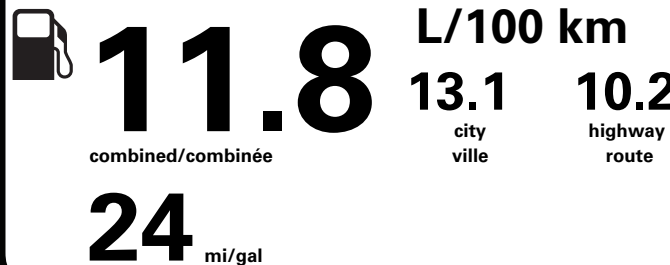

SAFETY/SECURITY

- ADVANCETRAC™W/ ROLL STABILITY CONTROL
- AIRBAGS - SAFETY CANOPY®
- AIRBAGS-DRIVER/PASSENGER
- CENTRE HIGH MOUNT STOPLAMP
- DAYTIME RUNNING LIGHTS
- PERIMETER ALARM
- SECURE PKG 1 YR INCLUDED
- SECURILOCK® ANTI-THEFT SYS
- SOS POST CRASH ALERT SYST
- TIRE PRESSURE MONITOR SYS

WARRANTY

- 3YR/60,000KM BASIC
- 5YR/100,000KM POWERTRAIN
- ROADSIDE ASSISTANCE 24 HRS

INCLUDED ON THIS VEHICLE

(MSRP)*

EQUIPMENT GROUP 301A

•XLT SERIES

1,250.00

OPTIONAL EQUIPMENT/OTHER

- 2026 MODEL YEAR
- FEDERAL EXCISE TAX 100.00
- 275/65R18 BSW ALL-TERRAIN
- 3.55 NON-LIMITED-SLIP AXLE NO CHARGE
- 6650# GVWR PACKAGE
- XLT BLACK APPEARANCE PACKAGE 1,075.00
- .18" GLOSS BLACK WHEELS
- ENGINE BLOCK HEATER 550.00
- 50 STATE EMISSIONS NO CHARGE
- FLOOR LINER-TRAY W/CARPET MATS 300.00
- CONN PKG: 1YR INCL W/FORD APP
- SPORT CLOTH 40/CON/40 FR SEAT NO CHARGE

PRICE INFORMATION

BASE PRICE	$67,025.00
TOTAL OPTIONS/OTHER	3,275.00
TOTAL VEHICLE & OPTIONS/OTHER	70,300.00
DESTINATION & DELIVERY	2,695.00

TOTAL BEFORE REDUCTIONS	72,995.00
2.7L ECOBOOST DISCOUNT	- 500.00
XLT SERIES DISCOUNT	- 1,750.00

TOTAL REDUCTIONS	- 2,250.00

"THIS VEH. NOT INTENDED FOR SALE OR REGISTRATION IN US" RETAIL PRICES EXCLUDE GST/HST

Gasoline Vehicle
Véhicule à essence

Fuel Consumption / Consommation de carburant

Annual fuel **COST**
for an annual distance of 20,000 km, and an average fuel price of $1.50 per litre

$ 3 540

Coût annuel en carburant

pour une distance annuelle de 20 000 km, et un prix moyen du carburant de 1,50 $ par litre

Standard pickup trucks range from /
Les camionnettes ordinaires font entre
2.7 - 19.7 L_e/100 km

L_e is gasoline litre equivalent
L_e signifie litre équivalent d'essence

Carbon Dioxide Rating / Indice de dioxyde de carbone

Tailpipe emissions only / Émissions du tuyau d'échappement seulement

Smog Rating / Indice de Smog

Estimates are based on Government of Canada approved criteria and testing methods. Vehicle's actual fuel consumption will vary.

Estimations établies selon des méthodes d'essai et des critères approuvés par le gouvernement du Canada. La consommation de carburant réelle du véhicule variera.

For more information visit

vehicles.nrcan.gc.ca

Pour plus d'information visitez

vehicules.nrcan.gc.ca

U.S. GOVERNMENT SAFETY RATINGS
COTES DE SÉCURITÉ DU GOUVERNEMENT AMÉRICAIN

Overall Vehicle Score / Cote globale du véhicule	★★★★★
Frontal Crash / Collision frontale	★★★★★
Side Crash / Collision latérale	★★★★★
Rollover / Capotage	★★★★

Star ratings range from 1 to 5 stars (*****), with 5 being the highest.
Les cotes varient de 1 à 5 étoiles (*****), 5 étant la cote la plus élevée.

Source: U.S. National Highway Traffic Safety Administration
For more information / Pour de plus amples renseignements
www.safercar.gov

FordPass Connect™

Download the FordPass™ app* and you can:

- Access Vehicle Control Features
- Remotely start, lock and unlock your vehicle.
- Locate your vehicle and check approximate fuel range.
- Receive vehicle health alerts.

- Activate 4G LTE Wi-Fi Hotspot
- New vehicles include a 3-month or 3GB data (whichever comes first) Wi-Fi trial.
- Connect up to ten Wi-Fi-equipped devices.

Ask your sales consultant for more details.

Scan code not operational at this time

FOR PLANT USE ONLY

SOLD TO/VENDU A Wilf's Elie Ford Sales Ltd. P.O. BOX 87 Elie MB CAN R0H 0H0	B40 079	RAMP ONE/ TERMINAL UN CW64	DEALER NO./CONCESSIONNAIRE B40 079
SHIP TO (IF OTHER THAN SOLD TO) / EXPÉDIER A (SI AUTRE QUE L'ACHÉTEUR)	RAMP TWO/ TERMINAL DEUX	FINAL ASSEMBLY PLANT/ USINE DE MONTAGE KANSAS CITY	TOTAL MSRP $70,745.00 * MANUFACTURER'S SUGGESTED RETAIL PRICE = MSRP * NOTE: THIS PRICE HAS BEEN DEVELOPED AS A GUIDE. DEALERS MAY SELL FOR LESS AND ARE NOT UNDER ANY OBLIGATION TO ACCEPT THIS SUGGESTED RETAIL PRICE.
SHIP THROUGH/EXPÉDIER VIA	METHOD OF TRANSP / MODE DE TRANSPORT CONVOY	ITEM #: B4-Q030 O/T 2 TB181 N RE 2X 635 001532 02 18 26