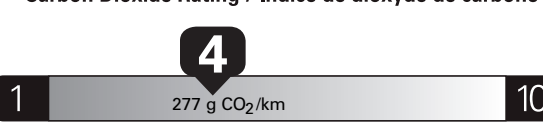

Carbon Dioxide Rating / Indice de dioxyde de carbone

Tailpipe emissions only / Émissions du tuyau d'échappement seulement