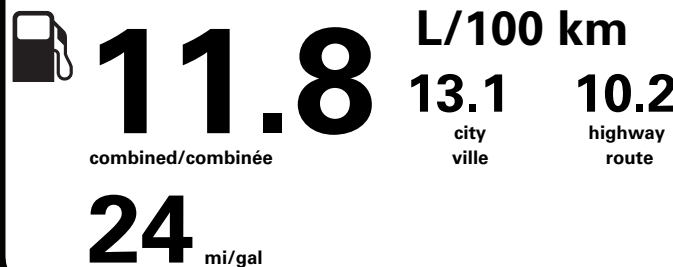

SAFETY/SECURITY

- ADVANCETRAC™W/ ROLL STABILITY CONTROL
- AIRBAGS - SAFETY CANOPY®
- AIRBAGS-DRIVER/PASSENGER
- CENTRE HIGH MOUNT STOPLAMP
- DAYTIME RUNNING LIGHTS
- PERIMETER ALARM
- SECURE PKG 1 YR INCLUDED
- SECURILOCK® ANTI-THEFT SYS
- SOS POST CRASH ALERT SYST
- TIRE PRESSURE MONITOR SYS

WARRANTY

- 3YR/60,000KM BASIC
- 5YR/100,000KM POWERTRAIN
- ROADSIDE ASSISTANCE 24 HRS

INCLUDED ON THIS VEHICLE

EQUIPMENT GROUP 301A

•XLT SERIES

(MSRP)*

1,250.00

OPTIONAL EQUIPMENT/OTHER

10A1-002TZ261023W3L

2026 MODEL YEAR

FEDERAL EXCISE TAX

100.00

275/65R18 BSW ALL-TERRAIN

3.55 NON-LIMITED-SLIP AXLE

NO CHARGE

6650# GVWR PACKAGE

BLACK VINYL FLOOR COVERING

NO CHARGE

XLT BLACK APPEARANCE PACKAGE

1,075.00

.18" GLOSS BLACK WHEELS

NO CHARGE

50 STATE EMISSIONS

CONN PKG: 1YR INCL W/FORD APP

NO CHARGE

SPORT CLOTH 40/CON/40 FR SEAT

NO CHARGE

BEDLINER TOUH BED SPRAY-IN

700.00

PRICE INFORMATION

BASE PRICE	$67,025.00
TOTAL OPTIONS/OTHER	3,125.00
TOTAL VEHICLE & OPTIONS/OTHER	70,150.00
DESTINATION & DELIVERY	2,695.00

TOTAL BEFORE REDUCTIONS	72,845.00
2.7L ECOBOOST DISCOUNT	- 500.00
XLT SERIES DISCOUNT	- 1,750.00

TOTAL REDUCTIONS	- 2,250.00

"THIS VEH. NOT INTENDED FOR SALE OR REGISTRATION IN US" RETAIL PRICES EXCLUDE GST/HST

Gasoline Vehicle
Véhicule à essence

Fuel Consumption / Consommation de carburant

Annual fuel **COST**
for an annual distance of 20,000 km, and an average fuel price of $1.50 per litre

$ 3 540

Coût annuel en carburant

pour une distance annuelle de 20 000 km, et un prix moyen du carburant de 1,50 $ par litre

Standard pickup trucks range from /
Les camionnettes ordinaires font entre
2.7 - 19.7 L_e/100 km

L_e is gasoline litre equivalent
L_e signifie litre équivalent d'essence

Carbon Dioxide Rating / Indice de dioxyde de carbone

Tailpipe emissions only / Émissions du tuyau d'échappement seulement

Smog Rating / Indice de Smog

Estimates are based on Government of Canada approved criteria and testing methods. Vehicle's actual fuel consumption will vary.

Estimations établies selon des méthodes d'essai et des critères approuvés par le gouvernement du Canada. La consommation de carburant réelle du véhicule variera.

For more information visit

vehicles.nrcan.gc.ca

Pour plus d'information visitez

vehicules.nrcan.gc.ca

U.S. GOVERNMENT SAFETY RATINGS
COTES DE SÉCURITÉ DU GOUVERNEMENT AMÉRICAIN

Overall Vehicle Score / Cote globale du véhicule	★★★★★
Frontal Crash Collision frontale	★★★★★
Side Crash Collision latérale	★★★★★
Rollover / Capotage	★★★★

Star ratings range from 1 to 5 stars (*****), with 5 being the highest. Les cotes varient de 1 à 5 étoiles (*****), 5 étant la cote la plus élevée.

Source: U.S. National Highway Traffic Safety Administration
For more information / Pour de plus amples renseignements
www.safercar.gov

FordPass Connect™

Download the FordPass™ app* and you can:

- Access Vehicle Control Features
- Remotely start, lock and unlock your vehicle.
- Locate your vehicle and check approximate fuel range.
- Receive vehicle health alerts.

Activate 4G LTE Wi-Fi Hotspot

- New vehicles include a 3-month or 3GB data (whichever comes first) Wi-Fi trial.
- Connect up to ten Wi-Fi-equipped devices.

Ask your sales consultant for more details.

Scan code not operational at this time

FOR PLANT USE ONLY

SOLD TO/VENDU A Summers' Bros. Motors Ltd 154 Queen Street Killaloe Station ON CAN K0J 2A0	A10 700	RAMP ONE/ TERMINAL UN RM61	DEALER NO./CONCESSIONNAIRE A10 700

TOTAL MSRP $70,595.00

SHIP TO (IF OTHER THAN SOLD TO) / EXPÉDIER A (SI AUTRE QUE L'ACHETEUR) Summers' Bros. Motors Ltd 154 Queen Street Killaloe Station ON CAN K0J 2A0	A10 700	RAMP TWO/ TERMINAL DEUX	FINAL ASSEMBLY PLANT/ USINE DE MONTAGE DEARBORN

* MANUFACTURER'S SUGGESTED RETAIL PRICE = MSRP
* NOTE: THIS PRICE HAS BEEN DEVELOPED AS A GUIDE. DEALERS MAY SELL FOR LESS AND ARE NOT UNDER ANY OBLIGATION TO ACCEPT THIS SUGGESTED RETAIL PRICE.

SHIP THROUGH/EXPÉDIER VIA GFX-ROTUNDA 13750 ROTUNDA DR DEARBORN MI	METHOD OF TRANSP / MODE DE TRANSPORT RAIL	ITEM #: A1-240T O/T 5 TC021 N RE 2X 635 001081 03 02 26

1FTEW3LP9TFA60939

Insist on Ford Protect! The only extended service plan fully backed by Ford and honored at every Ford dealership in the US and Canada. See your Ford dealer for additional details, or visit www.ford.ca for more information.