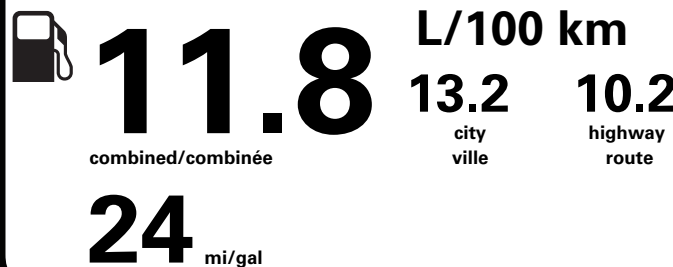

PRICE INFORMATION

BASE PRICE	$67,225.00
TOTAL OPTIONS/OTHER	7,685.00
TOTAL VEHICLE & OPTIONS/OTHER	74,910.00
DESTINATION & DELIVERY	2,295.00

TOTAL BEFORE REDUCTIONS	77,205.00
XLT SERIES DISCOUNT	- 1,750.00
XLT BLACK PACK DISCOUNT	- 500.00

TOTAL REDUCTIONS	- 2,250.00

**"THIS VEH. NOT INTENDED FOR
SALE OR REGISTRATION IN US"
RETAIL PRICES EXCLUDE
GST/HST**

(MSRP)*

SOLD TO/VENDU A Capital Ford Lincoln Inc P.O. BOX 697 Regina SK CAN S4P 3A3	A40 620	RAMP ONE/ TERMINAL UN CW69	DEALER NO./CONCESSIONNAIRE A40 620
SHIP TO (IF OTHER THAN SOLD TO) / EXPEDIER A (SI AUTRE QUE L'ACHETEUR)	RAMP TWO/ TERMINAL DEUX	FINAL ASSEMBLY PLANT/ USINE DE MONTAGE KANSAS CITY	TOTAL MSRP $74,955.00 * MANUFACTURER'S SUGGESTED RETAIL PRICE = MSRP * NOTE: THIS PRICE HAS BEEN DEVELOPED AS A GUIDE. DEALERS MAY SELL FOR LESS AND ARE NOT UNDER ANY OBLIGATION TO ACCEPT THIS SUGGESTED RETAIL PRICE.
SHIP THROUGH/EXPEDIER VIA	METHOD OF TRANSP / MODE DE TRANSPORT CONVOY	ITEM #: A4-B373 O/T 1	

RB131 N RE 2X 425 002297 02 13 24

SPECIAL ORDER

Canada

ENERGUIDE

Gasoline Vehicle
Véhicule à essence

Fuel Consumption / Consommation de carburant

Annual fuel COST
for an annual distance of 20,000 km, and an average fuel price of $1.45 per litre

$ 3 422

Coût annuel en carburant

pour une distance annuelle de 20 000 km, et un prix moyen du carburant de 1,45 $ par litre

**Standard pickup trucks range from /
Les camionnettes ordinaires font entre**
3.2 - 19.8 L_e/100 km

L_e is gasoline litre equivalent
L_e signifie litre équivalent d'essence

Carbon Dioxide Rating / Indice de dioxyde de carbone

Smog Rating / Indice de Smog

Tailpipe emissions only / Émissions du tuyau d'échappement seulement

Estimates are based on Government of Canada approved criteria and testing methods. Vehicle's actual fuel consumption will vary.

Estimations établies selon des méthodes d'essai et des critères approuvés par le gouvernement du Canada. La consommation de carburant réelle du véhicule variera.

For more information visit

vehicles.nrcan.gc.ca

Pour plus d'information visitez

vehicules.nrcan.gc.ca

**U.S. GOVERNMENT SAFETY RATINGS
COTES DE SÉCURITÉ DU GOUVERNEMENT AMÉRICAIN**

**Overall Vehicle Score /
Cote globale du véhicule** ★ ★ ★ ★ ★

**Frontal Crash /
Collision frontale** Driver / Conducteur ★ ★ ★ ★ ★
Passenger / Passager ★ ★ ★ ★ ★

**Side Crash /
Collision latérale** Front seat / Siège avant ★ ★ ★ ★ ★
Rear seat / Siège arrière ★ ★ ★ ★ ★

Rollover / Capotage ★ ★ ★ ★

Star ratings range from 1 to 5 stars (*****), with 5 being the highest.
Les cotes varient de 1 à 5 étoiles (*****), 5 étant la cote la plus élevée.

**Source: U.S. National Highway Traffic Safety Administration
For more information / Pour de plus amples renseignements
www.safercar.gov**

1FTEW3LP9RKD27206

FordPass Connect™

Download the FordPass™ app* and you can:

Access Vehicle Control Features

- Remotely start, lock and unlock your vehicle.
- Locate your vehicle and check approximate fuel range.
- Receive vehicle health alerts.

Activate 4G LTE Wi-Fi Hotspot

- New vehicles include a 3-month or 3GB data (whichever comes first) Wi-Fi trial.
- Connect up to ten Wi-Fi-equipped devices.

**Ask your sales consultant
for more details.**

Scan code not operational at this time

FOR PLANT USE ONLY

Insist on Ford Protect! The only extended service plan fully backed by Ford and honored at every Ford dealership in the US and Canada. See your Ford dealer for additional details, or visit www.ford.ca for more information.

Personalize your vehicle with Ford Custom Accessories. Genuine Ford Accessories are engineered for your vehicle and can be included under the Ford New Vehicle Limited Warranty. Certain conditions, limitations and exclusions apply. See your Dealer for details.