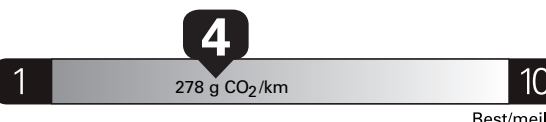

Annual fuel COST
for an annual distance of 20,000 km, and an average fuel price of $1.45 per litre

$ 3 422

Coût annuel en carburant

pour une distance annuelle de 20 000 km, et un prix moyen du carburant de 1,45 $ par litre

**Standard pickup trucks range from /
Les camionnettes ordinaires font entre**
3.2 - 19.8 L_e/100 km

L_e is gasoline litre equivalent
L_e signifie litre équivalent d'essence

Carbon Dioxide Rating / Indice de dioxyde de carbone

Smog Rating / Indice de Smog