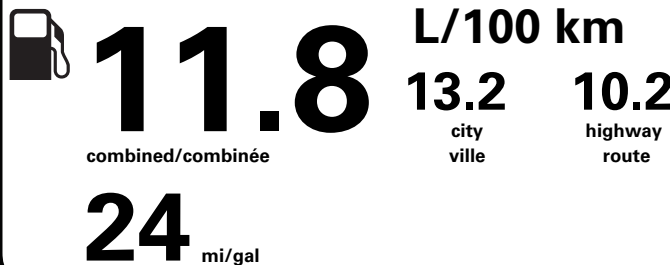

(MSRP)*

6,685.00

100.00

NO CHARGE

2,500.00

NO CHARGE

1,750.00

NO CHARGE

600.00

PRICE INFORMATION

BASE PRICE	$67,225.00
TOTAL OPTIONS/OTHER	11,635.00
TOTAL VEHICLE & OPTIONS/OTHER	78,860.00
DESTINATION & DELIVERY	2,295.00

TOTAL BEFORE REDUCTIONS	81,155.00
XLT SERIES DISCOUNT	- 1,750.00
XLT BLACK PLUS DISCOUNT	- 500.00

TOTAL REDUCTIONS - 2,250.00

"THIS VEH. NOT INTENDED FOR SALE OR REGISTRATION IN US" RETAIL PRICES EXCLUDE GST/HST

TOTAL MSRP $78,905.00

* MANUFACTURER'S SUGGESTED RETAIL PRICE = MSRP

* NOTE: THIS PRICE HAS BEEN DEVELOPED AS A GUIDE. DEALERS MAY SELL FOR LESS AND ARE NOT UNDER ANY OBLIGATION TO ACCEPT THIS SUGGESTED RETAIL PRICE.

	RAMP ONE/ TERMINAL UN		TOTAL MSRP $78,905.00 * MANUFACTURER'S SUGGESTED RETAIL PRICE = MSRP * NOTE: THIS PRICE HAS BEEN DEVELOPED AS A GUIDE. DEALERS MAY SELL FOR LESS AND ARE NOT UNDER ANY OBLIGATION TO ACCEPT THIS SUGGESTED RETAIL PRICE.
	RM61		
	RAMP TWO/ TERMINAL DEUX	FINAL ASSEMBLY PLANT/ USINE DE MONTAGE	
		DEARBORN	
	METHOD OF TRANSP/ MODE DE TRANSPORT	ITEM #: B1-Z608 O/T 2	
	RAIL	RB261 N RE 2X 430 000664 02 26 24	

Gasoline Vehicle
Véhicule à essence

Fuel Consumption / Consommation de carburant

Annual fuel COST
for an annual distance of 20,000 km, and an average fuel price of $1.45 per litre

$ 3 422

Coût annuel en carburant

pour une distance annuelle de 20 000 km, et un prix moyen du carburant de 1,45 $ par litre

Standard pickup trucks range from /
Les camionnettes ordinaires font entre
3.2 - 19.8 L_e/100 km

L_e is gasoline litre equivalent
L_e signifie litre équivalent d'essence

Carbon Dioxide Rating / Indice de dioxyde de carbone

Tailpipe emissions only / Émissions du tuyau d'échappement seulement

Smog Rating / Indice de Smog

Estimates are based on Government of Canada approved criteria and testing methods. Vehicle's actual fuel consumption will vary.

Estimations établies selon des méthodes d'essai et des critères approuvés par le gouvernement du Canada. La consommation de carburant réelle du véhicule variera.

For more information visit

vehicles.nrcan.gc.ca

Pour plus d'information visitez

vehicules.nrcan.gc.ca

U.S. GOVERNMENT SAFETY RATINGS
COTES DE SÉCURITÉ DU GOUVERNEMENT AMÉRICAIN

Overall Vehicle Score / Cote globale du véhicule	★★★★★
Frontal Crash / Collision frontale	★★★★★
Side Crash / Collision latérale	★★★★★
Rollover / Capotage	★★★★

Star ratings range from 1 to 5 stars (*****), with 5 being the highest.
Les cotes varient de 1 à 5 étoiles (*****), 5 étant la cote la plus élevée.

Source: U.S. National Highway Traffic Safety Administration
For more information / Pour de plus amples renseignements
www.safercar.gov

1FTEW3LP9RFA44006

FordPass Connect™

Download the FordPass™ app* and you can:

- Access Vehicle Control Features
- Remotely start, lock and unlock your vehicle.
- Locate your vehicle and check approximate fuel range.
- Receive vehicle health alerts.

- Activate 4G LTE Wi-Fi Hotspot
- New vehicles include a 3-month or 3GB data (whichever comes first) Wi-Fi trial.
- Connect up to ten Wi-Fi-equipped devices.

Ask your sales consultant for more details.

Scan code not operational at this time

FOR PLANT USE ONLY

Insist on Ford Protect! The only extended service plan fully backed by Ford and honored at every Ford dealership in the US and Canada. See your Ford dealer for additional details, or visit www.ford.ca for more information.

Personalize your vehicle with Ford Custom Accessories. Genuine Ford Accessories are engineered for your vehicle and can be included under the Ford New Vehicle Limited Warranty. Certain conditions, limitations and exclusions apply. See your Dealer for details.