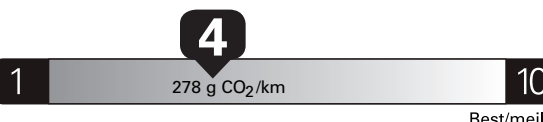

Carbon Dioxide Rating / Indice de dioxyde de carbone

Tailpipe emissions only / Émissions du tuyau d'échappement seulement