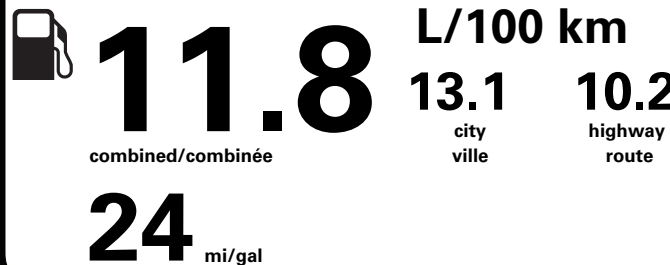

SAFETY/SECURITY

- ADVANCETRAC™ W/ ROLL STABILITY CONTROL AIRBAGS - SAFETY CANOPY® AIRBAGS-DRIVER/PASSENGER CENTRE HIGH MOUNT STOPLAMP DAYTIME RUNNING LIGHTS PERIMETER ALARM SECURE PKG 1 YR INCLUDED SECURILOCK® ANTI-THEFT SYS SOS POST CRASH ALERT SYST TIRE PRESSURE MONITOR SYS

WARRANTY

- 3YR/60,000KM BASIC 5YR/100,000KM POWERTRAIN ROADSIDE ASSISTANCE 24 HRS

INCLUDED ON THIS VEHICLE

(MSRP)*

EQUIPMENT GROUP 301A

1,250.00

•XLT SERIES

OPTIONAL EQUIPMENT/OTHER

10A1-002TZ261023W3L

2026 MODEL YEAR

FEDERAL EXCISE TAX

100.00

275/65R18 BSW ALL-TERRAIN

3.55 NON-LIMITED-SLIP AXLE

NO CHARGE

6650# GVWR PACKAGE

BLACK VINYL FLOOR COVERING

NO CHARGE

XLT BLACK APPEARANCE PACKAGE

1,075.00

.18" GLOSS BLACK WHEELS

NO CHARGE

50 STATE EMISSIONS

CONN PKG: 1YR INCL W/FORD APP

NO CHARGE

SPORT CLOTH 40/CON/40 FR SEAT

700.00

BEDLINER TOUH BED SPRAY-IN

PRICE INFORMATION

BASE PRICE $67,025.00

TOTAL OPTIONS/OTHER 3,125.00

TOTAL VEHICLE & OPTIONS/OTHER 70,150.00

DESTINATION & DELIVERY 2,695.00

TOTAL BEFORE REDUCTIONS 72,845.00

2.7L ECOBOOST DISCOUNT - 500.00

XLT SERIES DISCOUNT - 1,750.00

TOTAL REDUCTIONS - 2,250.00

"THIS VEH. NOT INTENDED FOR SALE OR REGISTRATION IN US" RETAIL PRICES EXCLUDE GST/HST

Gasoline Vehicle Véhicule à essence

Fuel Consumption / Consommation de carburant

Annual fuel COST for an annual distance of 20,000 km, and an average fuel price of $1.50 per litre

$ 3 540

Coût annuel en carburant

pour une distance annuelle de 20 000 km, et un prix moyen du carburant de 1,50 $ par litre

2.7 - 19.7 L_e/100 km

L_e is gasoline litre equivalent L_e signifie litre équivalent d'essence

Carbon Dioxide Rating / Indice de dioxyde de carbone

Smog Rating / Indice de Smog

Tailpipe emissions only / Émissions du tuyau d'échappement seulement

Estimates are based on Government of Canada approved criteria and testing methods. Vehicle's actual fuel consumption will vary.

Estimations établies selon des méthodes d'essai et des critères approuvés par le gouvernement du Canada. La consommation de carburant réelle du véhicule variera.

For more information visit

vehicles.nrcan.gc.ca

Pour plus d'information visitez

vehicules.nrcan.gc.ca

U.S. GOVERNMENT SAFETY RATINGS COTES DE SÉCURITÉ DU GOUVERNEMENT AMÉRICAIN

Overall Vehicle Score / Cote globale du véhicule ★★★★★

Frontal Crash / Collision frontale Driver / Conducteur ★★★★★ Passenger / Passager ★★★★★

Side Crash / Collision latérale Front seat / Siège avant ★★★★★ Rear seat / Siège arrière ★★★★★

Rollover / Capotage ★★★★★

Star ratings range from 1 to 5 stars (★★★★★), with 5 being the highest. Les cotes varient de 1 à 5 étoiles (★★★★★), 5 étant la cote la plus élevée.

Source: U.S. National Highway Traffic Safety Administration For more information / Pour de plus amples renseignements www.safercar.gov

FordPass Connect™

Download the FordPass™ app* and you can:

- Access Vehicle Control Features Remotely start, lock and unlock your vehicle. Locate your vehicle and check approximate fuel range. Receive vehicle health alerts.

- Activate 4G LTE Wi-Fi Hotspot New vehicles include a 3-month or 3GB data (whichever comes first) Wi-Fi trial. Connect up to ten Wi-Fi-equipped devices.

Ask your sales consultant for more details.

Scan code not operational at this time

FOR PLANT USE ONLY

SOLD TO/VENDU A Summers' Bros. Motors Ltd 154 Queen Street Killaloe Station ON CAN K0J 2A0 A10 700

RAMP ONE/TERMINAL UN RM61

DEALER NO./CONCESSIONNAIRE A10 700

TOTAL MSRP $70,595.00

SHIP TO (IF OTHER THAN SOLD TO) / EXPÉDIER A (SI AUTRE QUE L'ACHETEUR) Summers' Bros. Motors Ltd 154 Queen Street Killaloe Station ON CAN K0J 2A0 A10 700

RAMP TWO/TERMINAL DEUX

FINAL ASSEMBLY PLANT/USINE DE MONTAGE DEARBORN

* MANUFACTURER'S SUGGESTED RETAIL PRICE = MSRP * NOTE: THIS PRICE HAS BEEN DEVELOPED AS A GUIDE. DEALERS MAY SELL FOR LESS AND ARE NOT UNDER ANY OBLIGATION TO ACCEPT THIS SUGGESTED RETAIL PRICE.

SHIP THROUGH/EXPÉDIER VIA GFX-ROTUNDA 13750 ROTUNDA DR DEARBORN MI

METHOD OF TRANSP/MODE DE TRANSPORT RAIL

ITEM #: A1-231T O/T 5

TC033 N RE 2X 635 000547 03 03 26

Insist on Ford Protect! The only extended service plan fully backed by Ford and honored at every Ford dealership in the US and Canada. See your Ford dealer for additional details, or visit www.ford.ca for more information.