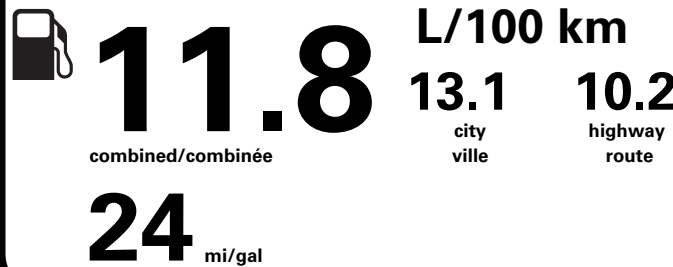

SAFETY/SECURITY

- ADVANCETRAC™/ROLL STABILITY CONTROL
- AIRBAGS - SAFETY CANOPY®
- AIRBAGS-DRIVER/PASSENGER
- CENTRE HIGH MOUNT STOPLAMP
- DAYTIME RUNNING LIGHTS
- PERIMETER ALARM
- SECURE PKG 1 YR INCLUDED
- SECURILOCK® ANTI-THEFT SYS
- SOS POST CRASH ALERT SYST
- TIRE PRESSURE MONITOR SYS

WARRANTY

- 3YR/60,000KM BASIC
- 5YR/100,000KM POWERTRAIN
- ROADSIDE ASSISTANCE 24 HRS

INCLUDED ON THIS VEHICLE

EQUIPMENT GROUP 302A

- •XLT SERIES
- •SIDEVIEW MIRROR SPOTLIGHT-LED
- •POWER SLIDING REAR WINDOW
- •REAR PRIVACY GLASS W/DFRST

OPTIONAL EQUIPMENT/OTHER

- 2026 MODEL YEAR
- FEDERAL EXCISE TAX
- 275/65R18 BSW ALL-TERRAIN
- 3.55 NON-LIMITED-SLIP AXLE
- 6650# GVWR PACKAGE
- XLT BLACK APPEARANCE PACKAGE
- .18" GLOSS BLACK WHEELS
- 50 STATE EMISSIONS
- MOBILE OFFICE PACKAGE
- .WIRELESS CHARGING PAD
- BED UTILITY PACKAGE
- .TAILGATE STEP
- CONN PKG: 1YR INCL W/FORD APP
- SPORT CLOTH 40/CON/40 FR SEAT

(MSRP)*

7,440.00

100.00

NO CHARGE

950.00

NO CHARGE

1,215.00

1,125.00

NO CHARGE

PRICE INFORMATION

BASE PRICE	$67,025.00
TOTAL OPTIONS/OTHER	10,830.00
TOTAL VEHICLE & OPTIONS/OTHER	77,855.00
DESTINATION & DELIVERY	2,595.00

TOTAL BEFORE REDUCTIONS	80,450.00
2.7L ECOBOOST DISCOUNT	- 500.00
XLT SERIES DISCOUNT	- 1,750.00

TOTAL REDUCTIONS	- 2,250.00

"THIS VEH. NOT INTENDED FOR SALE OR REGISTRATION IN US" RETAIL PRICES EXCLUDE GST/HST

Gasoline Vehicle
Véhicule à essence

Fuel Consumption / Consommation de carburant

Annual fuel **COST**
for an annual distance of 20,000 km, and an average fuel price of $1.50 per litre

$ 3 540

Coût annuel en carburant

pour une distance annuelle de 20 000 km, et un prix moyen du carburant de 1,50 $ par litre

Standard pickup trucks range from /
Les camionnettes ordinaires font entre
2.7 - 19.7 L_e/100 km

L_e is gasoline litre equivalent
L_e signifie litre équivalent d'essence