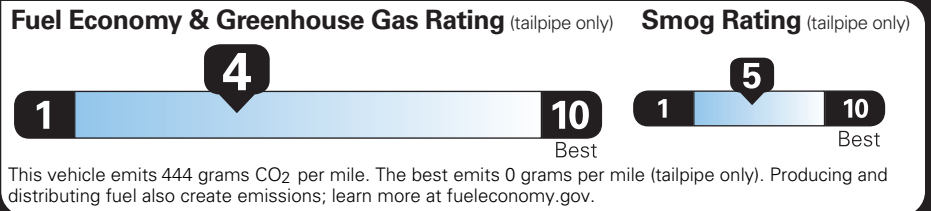

INCLUDED ON THIS VEHICLE

1. **EQUIPMENT GROUP 302A**
   •XLT SERIES
   •LED SIDE-MIRROR SPOTLIGHTS
   •POWER-SLIDING REAR WINDOW

(MSRP)

7,330.00

OPTIONAL EQUIPMENT/OTHER

1. 2026 MODEL YEAR
   RUBY RED METALLIC TINTED CC 495.00
   275/60R20 BSW ALL-TERRAIN
   3.55 RATIO REGULAR AXLE NO CHARGE
   6650# GVWR PACKAGE
   XLT BLACK APPEARANCE PKG PLUS 2,170.00
   .20" GLOSS BLACK PAINTED ALUM
   50 STATE EMISSIONS NO CHARGE
   FLOOR LINER - TRAY STYLE 200.00
   MIRROR MAN FOLD W/POWER GLASS
   EXTENDED RANGE 36GAL FUEL TANK
   SECURICODE KEYLESS-KEYPAD
   CONN PKG: 1 YR INCL W/FORD APP 455.00

PRICE INFORMATION

BASE PRICE $51,915.00
TOTAL OPTIONS/OTHER 10,650.00

TOTAL VEHICLE & OPTIONS/OTHER 62,565.00
DESTINATION & DELIVERY 2,795.00

TOTAL BEFORE DISCOUNTS 65,360.00
XLT 2.7L DISCOUNT - 1,000.00
XLT MID DISCOUNT - 2,000.00
XLT BLACK PKG PLUS DISC - 1,000.00
TOTAL SAVINGS - 4,000.00

EPA DOT Fuel Economy and Environment

Gasoline Vehicle

Fuel Economy
20 MPG combined city/hwy
18 MPG city
23 MPG highway
Standard Pickup Trucks range from 12 to 87 MPG. The best vehicle rates 146 MPGe.
5.0 gallons per 100 miles

You spend $4,000 more in fuel costs over 5 years compared to the average new vehicle.

Annual fuel cost $2,500

Actual results will vary for many reasons, including driving conditions and how you drive and maintain your vehicle. The average new vehicle gets 29 MPG and costs $8,500 to fuel over 5 years. Cost estimates are based on 15,000 miles per year at $3.30 per gallon. MPGe is miles per gasoline gallon equivalent. Vehicle emissions are a significant cause of climate change and smog.

fueleconomy.gov
Calculate personalized estimates and compare vehicles

GOVERNMENT 5-STAR SAFETY RATINGS

Overall Vehicle Score ★★★★★
Based on the combined ratings of frontal, side and rollover. Should ONLY be compared to other vehicles of similar size and weight.

Frontal Crash Driver ★★★★★, Passenger ★★★★★
Based on the risk of injury in a frontal impact. Should ONLY be compared to other vehicles of similar size and weight.

Side Crash Front seat ★★★★★, Rear seat ★★★★★
Based on the risk of injury in a side impact.

Rollover ★★★★★
Based on the risk of rollover in a single-vehicle crash.

Star ratings range from 1 to 5 stars (★★★★★), with 5 being the highest. Source: National Highway Traffic Safety Administration (NHTSA). www.safercar.gov or 1-888-327-4236

Download the Ford app
Connect your Ford with your phone*

1. **Available Remote Features**
2. Remote Start, Lock and Unlock
   - GPS Location
   - Vehicle Health Monitoring

Insist on Ford Protect! The only extended service plan fully backed by Ford and honored at every Ford dealership in the U.S., Canada and Mexico. See your Ford dealer or visit www.FordOwner.com.

Get Prequalified now at www.ford.com/finance

RAMP ONE	CM59	
RAMP TWO		CONVOY
	ITEM #:	48-L11M O/T A
This label is affixed pursuant to the Federal Automobile Information Disclosure Act. Gasoline, License, and Title Fees, State and Local taxes are not included. Dealer installed options or accessories are not included unless listed above.		

TOTAL MSRP $61,360.00

Scan The QR Code to get more details about this vehicle

SPECIAL ORDER
TF231 N RB 2X 645 005702 06 23 26