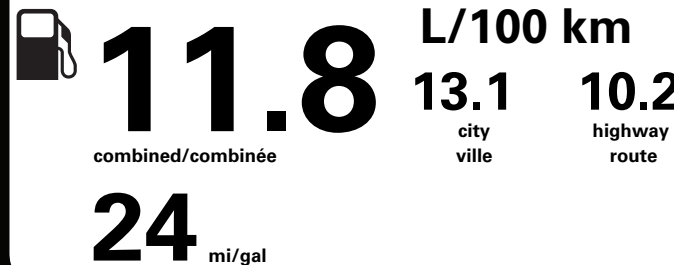

PRICE INFORMATION

BASE PRICE	$67,525.00
TOTAL OPTIONS/OTHER	3,900.00
TOTAL VEHICLE & OPTIONS/OTHER	71,425.00
DESTINATION & DELIVERY	2,695.00

TOTAL BEFORE REDUCTIONS	74,120.00
2.7L ECOBOOST DISCOUNT	- 500.00
XLT SERIES DISCOUNT	- 1,750.00

TOTAL REDUCTIONS	- 2,250.00

"THIS VEH. NOT INTENDED FOR SALE OR REGISTRATION IN US" RETAIL PRICES EXCLUDE GST/HST

TOTAL MSRP $71,870.00

* MANUFACTURER'S SUGGESTED RETAIL PRICE = MSRP

* NOTE: THIS PRICE HAS BEEN DEVELOPED AS A GUIDE. DEALERS MAY SELL FOR LESS AND ARE NOT UNDER ANY OBLIGATION TO ACCEPT THIS SUGGESTED RETAIL PRICE.

SOLD TO/VENDU A Mt. Brydges Ford Sales Ltd. 8791 Glendon Drive Mt Brydges ON CAN N0L 1W0	B80 187	RAMP ONE/ TERMINAL UN CM6B	DEALER NO./CONCESSIONNAIRE B80 187
SHIP TO (IF OTHER THAN SOLD TO) / EXPEDIER A (SI AUTRE QUE L' ACHETEUR)	RAMP TWO/ TERMINAL DEUX	FINAL ASSEMBLY PLANT/ USINE DE MONTAGE KANSAS CITY	
SHIP THROUGH/EXPEDIER VIA	METHOD OF TRANSP / MODE DE TRANSPORT CONVOY	ITEM #: B8-D802 O/T 2	TE121 N RE 2X 645 001206 05 12 26

Gasoline Vehicle
Véhicule à essence

Fuel Consumption / Consommation de carburant

Annual fuel COST
for an annual distance of 20,000 km, and an average fuel price of $1.50 per litre

$ 3 540

Coût annuel en carburant

pour une distance annuelle de 20 000 km, et un prix moyen du carburant de 1,50 $ par litre

Standard pickup trucks range from /
Les camionnettes ordinaires font entre
2.7 - 19.7 L_e/100 km

L_e is gasoline litre equivalent
L_e signifie litre équivalent d'essence

Carbon Dioxide Rating / Indice de dioxyde de carbone

Tailpipe emissions only / Émissions du tuyau d'échappement seulement

Smog Rating / Indice de Smog

Estimates are based on Government of Canada approved criteria and testing methods. Vehicle's actual fuel consumption will vary.

Estimations établies selon des méthodes d'essai et des critères approuvés par le gouvernement du Canada. La consommation de carburant réelle du véhicule variera.

For more information visit

vehicles.nrcan.gc.ca

Pour plus d'information visitez

vehicules.nrcan.gc.ca

U.S. GOVERNMENT SAFETY RATINGS
COTES DE SÉCURITÉ DU GOUVERNEMENT AMÉRICAIN

Overall Vehicle Score / Cote globale du véhicule	★★★★★
Frontal Crash / Collision frontale	★★★★★
Side Crash / Collision latérale	★★★★★
Rollover / Capotage	★★★★

Star ratings range from 1 to 5 stars (*****), with 5 being the highest.
Les cotes varient de 1 à 5 étoiles (*****), 5 étant la cote la plus élevée.

Source: U.S. National Highway Traffic Safety Administration
For more information / Pour de plus amples renseignements
www.safercar.gov

1FTEW3LP6TKE09448

Insist on Ford Protect! The only extended service plan fully backed by Ford and honored at every Ford dealership in the US and Canada. See your Ford dealer for additional details, or visit www.ford.ca for more information.

Personalize your vehicle with Ford Custom Accessories. Genuine Ford Accessories are engineered for your vehicle and can be included under the Ford New Vehicle Limited Warranty. Certain conditions, limitations and exclusions apply. See your Dealer for details.

Scan code not operational at this time

FOR PLANT USE ONLY