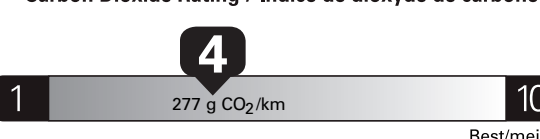

Carbon Dioxide Rating / Indice de dioxyde de carbone

Tailpipe emissions only / Émissions du tuyau d'échappement seulement