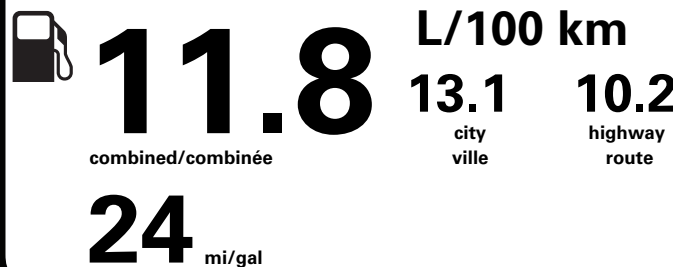

SAFETY/SECURITY

- ADVANCETRAC™W/ROLL STABILITY CONTROL
- AIRBAGS - SAFETY CANOPY®
- AIRBAGS-DRIVER/PASSENGER
- CENTRE HIGH MOUNT STOPLAMP
- DAYTIME RUNNING LIGHTS
- PERIMETER ALARM
- SECURE PKG 1 YR INCLUDED
- SECURILOCK® ANTI-THEFT SYS
- SOS POST CRASH ALERT SYST
- TIRE PRESSURE MONITOR SYS

WARRANTY

- 3YR/60,000KM BASIC
- 5YR/100,000KM POWERTRAIN
- ROADSIDE ASSISTANCE 24 HRS

INCLUDED ON THIS VEHICLE

EQUIPMENT GROUP 302A

- •XLT SERIES
- •SIDEVIEW MIRROR SPOTLIGHT-LED
- •POWER SLIDING REAR WINDOW
- •REAR PRIVACY GLASS W/DFRST

OPTIONAL EQUIPMENT/OTHER

- 2026 MODEL YEAR
- FEDERAL EXCISE TAX
- 275/60R20 BSW ALL-TERRAIN
- 3.55 NON-LIMITED-SLIP AXLE
- 6650# GVWR PACKAGE
- XLT BLACK APPEARANCE PKG PLUS
- .20" GLOSS BLACK PNTD ALUM WHL
- 50 STATE EMISSIONS
- BED UTILITY PACKAGE
- .TAILGATE STEP
- CONN PKG: 1YR INCL W/FORD APP
- SPORT CLOTH 40/CON/40 FR SEAT
- BEDLINER TOUH BED SPRAY-IN

(MSRP)*

7,440.00

100.00

NO CHARGE

NO CHARGE

2,275.00

NO CHARGE

1,125.00

NO CHARGE

700.00

PRICE INFORMATION

BASE PRICE	$67,025.00
TOTAL OPTIONS/OTHER	11,640.00
TOTAL VEHICLE & OPTIONS/OTHER	78,665.00
DESTINATION & DELIVERY	2,695.00

TOTAL BEFORE REDUCTIONS	81,360.00
2.7L ECOBOOST DISCOUNT	- 500.00
XLT SERIES DISCOUNT	- 1,750.00

TOTAL REDUCTIONS	- 2,250.00

"THIS VEH. NOT INTENDED FOR SALE OR REGISTRATION IN US" RETAIL PRICES EXCLUDE GST/HST

Gasoline Vehicle
Véhicule à essence

Fuel Consumption / Consommation de carburant