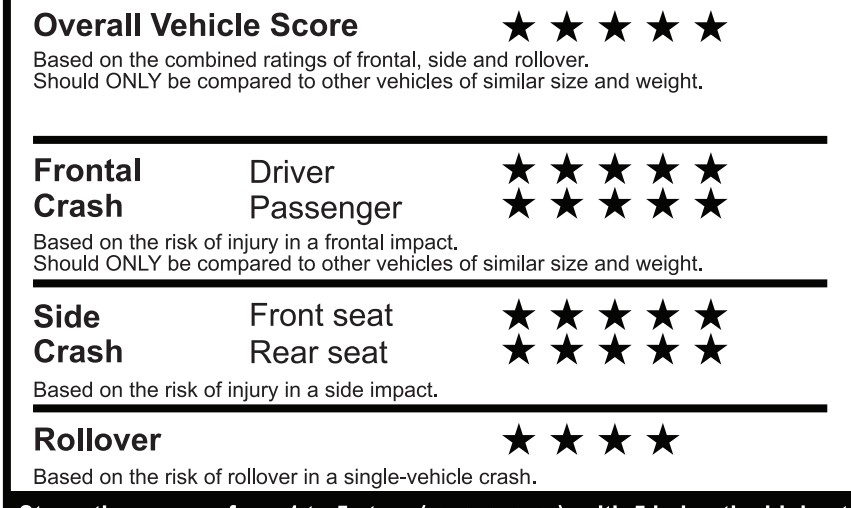

TOTAL BEFORE DISCOUNTS 64,835.00

XLT 2.7L DISCOUNT - 1,000.00

XLT MID DISCOUNT - 2,000.00

XLT BLACK PKG PLUS DISC - 1,000.00

TOTAL SAVINGS - 4,000.00

EPA DOT Fuel Economy and Environment

Gasoline Vehicle

You spend \$4,000 more in fuel costs over 5 years compared to the average new vehicle.

fueleconomy.gov

Calculate personalized estimates and compare vehicles

GOVERNMENT 5-STAR SAFETY RATINGS

Star ratings range from 1 to 5 stars (★★★★★), with 5 being the highest. Source: National Highway Traffic Safety Administration (NHTSA). www.safercar.gov or 1-888-327-4236