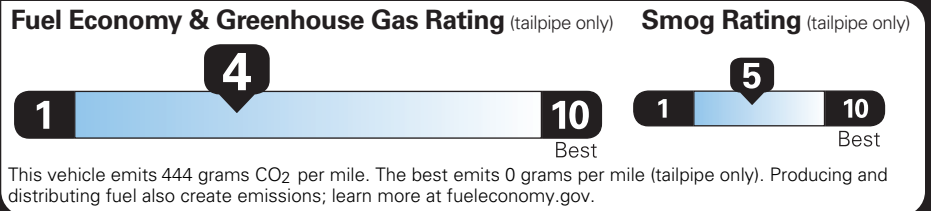

You spend $4,000 more in fuel costs over 5 years compared to the average new vehicle.

Annual fuel cost $2,500

Actual results will vary for many reasons, including driving conditions and how you drive and maintain your vehicle. The average new vehicle gets 29 MPG and costs $8,500 to fuel over 5 years. Cost estimates are based on 15,000 miles per year at $3.30 per gallon. MPGe is miles per gasoline gallon equivalent. Vehicle emissions are a significant cause of climate change and smog.

fueleconomy.gov

Calculate personalized estimates and compare vehicles