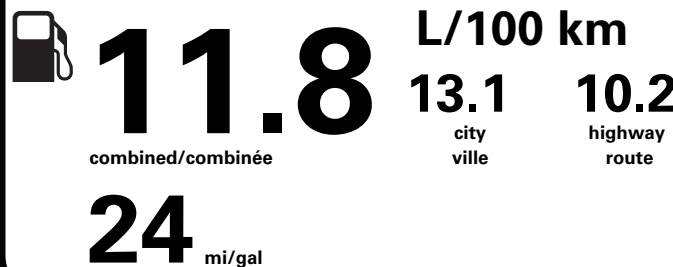

(MSRP)*

7,440.00

100.00

550.00

675.00

NO CHARGE

250.00

1,500.00

850.00

NO CHARGE

PRICE INFORMATION

BASE PRICE	$65,375.00
TOTAL OPTIONS/OTHER	11,365.00
TOTAL VEHICLE & OPTIONS/OTHER	76,740.00
DESTINATION & DELIVERY	2,395.00

TOTAL BEFORE REDUCTIONS	79,135.00
XLT SERIES DISCOUNT	- 1,750.00
302A DISCOUNT	- 500.00

TOTAL REDUCTIONS	- 2,250.00

"THIS VEH. NOT INTENDED FOR SALE OR REGISTRATION IN US" RETAIL PRICES EXCLUDE GST/HST

(MSRP)*

SOLD TO/VENDU A Lange & Fetter Motors Limited 52 Dundas Street East Trenton ON CAN K8V 1K7	B10 335	RAMP ONE/ TERMINAL UN RA7M	DEALER NO./CONCESSIONNAIRE B10 335
SHIP TO (IF OTHER THAN SOLD TO) / EXPEDIER A (SI AUTRE QUE L'ACHETEUR)		RAMP TWO/ TERMINAL DEUX	FINAL ASSEMBLY PLANT/ USINE DE MONTAGE DEARBORN
SHIP THROUGH/EXPEDIER VIA		METHOD OF TRANSP / MODE DE TRANSPORT RAIL	ITEM #: B1-S010 O/T 2 SB181 N RE 2X 535 002131 02 18 25

TOTAL MSRP $76,885.00

* MANUFACTURER'S SUGGESTED RETAIL PRICE = MSRP
* NOTE: THIS PRICE HAS BEEN DEVELOPED AS A GUIDE. DEALERS MAY SELL FOR LESS AND ARE NOT UNDER ANY OBLIGATION TO ACCEPT THIS SUGGESTED RETAIL PRICE.

Gasoline Vehicle
Véhicule à essence

Fuel Consumption / Consommation de carburant

Annual fuel **COST**
for an annual distance of 20,000 km, and an average fuel price of $1.55 per litre

$ 3 658

Coût annuel en carburant

pour une distance annuelle de 20 000 km, et un prix moyen du carburant de 1,55 $ par litre

Standard pickup trucks range from /
Les camionnettes ordinaires font entre
2.8 - 19.8 L_e/100 km

L_e is gasoline litre equivalent
L_e signifie litre équivalent d'essence