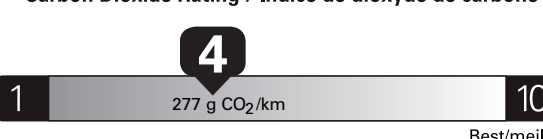

Carbon Dioxide Rating / Indice de dioxyde de carbone

Tailpipe emissions only / Émissions du tuyau d'échappement seulement