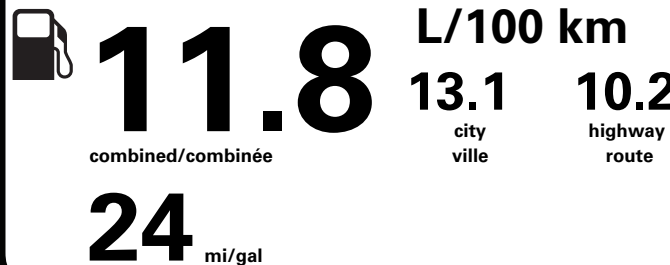

- 2026 MODEL YEAR
- FEDERAL EXCISE TAX
- 275/65R18 BSW ALL-TERRAIN
- 3.55 NON-LIMITED-SLIP AXLE
- 6650# GVWR PACKAGE
- XLT BLACK APPEARANCE PACKAGE
- .18" GLOSS BLACK WHEELS
- ENGINE BLOCK HEATER
- 50 STATE EMISSIONS
- CONN PKG: 1YR INCL W/FORD APP
- SPORT CLOTH 40/CON/40 FR SEAT

(MSRP)*

7,440.00

100.00

NO CHARGE

1,075.00

550.00

NO CHARGE

NO CHARGE

PRICE INFORMATION

BASE PRICE	$67,525.00
TOTAL OPTIONS/OTHER	9,165.00
TOTAL VEHICLE & OPTIONS/OTHER	76,690.00
DESTINATION & DELIVERY	2,695.00

TOTAL BEFORE REDUCTIONS	79,385.00
2.7L ECOBOOST DISCOUNT	- 500.00
XLT SERIES DISCOUNT	- 1,750.00

TOTAL REDUCTIONS	- 2,250.00

"THIS VEH. NOT INTENDED FOR SALE OR REGISTRATION IN US" RETAIL PRICES EXCLUDE GST/HST

(MSRP)*

SOLD TO/VENDU A Capital Ford Lincoln Inc P.O. BOX 697 Regina SK CAN S4P 3A3	A40 620	RAMP ONE/ TERMINAL UN CW69	DEALER NO./CONCESSIONNAIRE A40 620
SHIP TO (IF OTHER THAN SOLD TO) / EXPEDIER A (SI AUTRE QUE L'ACHETEUR)		RAMP TWO/ TERMINAL DEUX	FINAL ASSEMBLY PLANT/ USINE DE MONTAGE KANSAS CITY
SHIP THROUGH/EXPEDIER VIA	METHOD OF TRANSP / MODE DE TRANSPORT CONVOY	ITEM #: A4-S37X O/T 2	

TOTAL MSRP $77,135.00

* MANUFACTURER'S SUGGESTED RETAIL PRICE = MSRP
* NOTE: THIS PRICE HAS BEEN DEVELOPED AS A GUIDE. DEALERS MAY SELL FOR LESS AND ARE NOT UNDER ANY OBLIGATION TO ACCEPT THIS SUGGESTED RETAIL PRICE.

TD281 N RE 2X 645 001853 04 28 26

Gasoline Vehicle
Véhicule à essence

Fuel Consumption / Consommation de carburant

Annual fuel **COST**
for an annual distance of 20,000 km, and an average fuel price of $1.50 per litre

$ 3 540

Coût annuel en carburant

pour une distance annuelle de 20 000 km, et un prix moyen du carburant de 1,50 $ par litre

Standard pickup trucks range from /
Les camionnettes ordinaires font entre
2.7 - 19.7 L_e/100 km

L_e is gasoline litre equivalent
L_e signifie litre équivalent d'essence

Carbon Dioxide Rating / Indice de dioxyde de carbone

Tailpipe emissions only / Émissions du tuyau d'échappement seulement

Smog Rating / Indice de Smog

Estimates are based on Government of Canada approved criteria and testing methods. Vehicle's actual fuel consumption will vary.

Estimations établies selon des méthodes d'essai et des critères approuvés par le gouvernement du Canada. La consommation de carburant réelle du véhicule variera.

For more information visit

vehicles.nrcan.gc.ca

Pour plus d'information visitez

vehicules.nrcan.gc.ca

U.S. GOVERNMENT SAFETY RATINGS
COTES DE SÉCURITÉ DU GOUVERNEMENT AMÉRICAIN

Overall Vehicle Score / Cote globale du véhicule	★★★★★
Frontal Crash / Collision frontale	★★★★★
Side Crash / Collision latérale	★★★★★
Rollover / Capotage	★★★★

Star ratings range from 1 to 5 stars (*****), with 5 being the highest.
Les cotes varient de 1 à 5 étoiles (*****), 5 étant la cote la plus élevée.

Source: U.S. National Highway Traffic Safety Administration
For more information / Pour de plus amples renseignements
www.safercar.gov

1FTEW3LP5TKE03060

Download the Ford app
Connect your Ford with your phone

Available Remote Features*

- Remote Start, Lock and Unlock
- GPS Location
- Vehicle Health Monitoring

Scan code not operational at this time

FOR PLANT USE ONLY

Insist on Ford Protect! The only extended service plan fully backed by Ford and honored at every Ford dealership in the US and Canada. See your Ford dealer for additional details, or visit www.ford.ca for more information.

Personalize your vehicle with Ford Custom Accessories. Genuine Ford Accessories are engineered for your vehicle and can be included under the Ford New Vehicle Limited Warranty. Certain conditions, limitations and exclusions apply. See your Dealer for details.