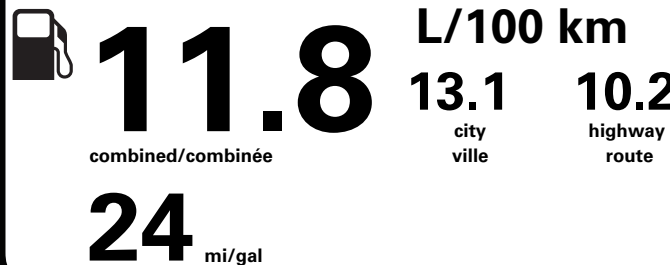

SAFETY/SECURITY

- ADVANCETRAC™W/ROLL STABILITY CONTROL
- AIRBAGS - SAFETY CANOPY®
- AIRBAGS-DRIVER/PASSENGER
- CENTRE HIGH MOUNT STOPLAMP
- DAYTIME RUNNING LIGHTS
- PERIMETER ALARM
- SECURE PKG 1 YR INCLUDED
- SECURILOCK® ANTI-THEFT SYS
- SOS POST CRASH ALERT SYST
- TIRE PRESSURE MONITOR SYS

WARRANTY

- 3YR/60,000KM BASIC
- 5YR/100,000KM POWERTRAIN
- ROADSIDE ASSISTANCE 24 HRS

INCLUDED ON THIS VEHICLE

EQUIPMENT GROUP 302A

- •XLT SERIES
- •SIDEVIEW MIRROR SPOTLIGHT-LED
- •POWER SLIDING REAR WINDOW
- •REAR PRIVACY GLASS W/DFRST

OPTIONAL EQUIPMENT/OTHER

- 2026 MODEL YEAR
- FEDERAL EXCISE TAX
- 275/65R18 BSW ALL-TERRAIN
- 3.55 NON-LIMITED-SLIP AXLE
- 6650# GVWR PACKAGE
- XLT BLACK APPEARANCE PACKAGE
- .18" GLOSS BLACK WHEELS
- ENGINE BLOCK HEATER
- 50 STATE EMISSIONS
- CONN PKG: 1YR INCL W/FORD APP
- SPORT CLOTH 40/CON/40 FR SEAT

(MSRP)*

7,440.00

100.00

NO CHARGE

1,075.00

550.00

NO CHARGE

NO CHARGE

PRICE INFORMATION

BASE PRICE $67,025.00
TOTAL OPTIONS/OTHER 9,165.00

TOTAL VEHICLE & OPTIONS/OTHER DESTINATION & DELIVERY 76,190.00 2,695.00

TOTAL BEFORE REDUCTIONS 78,885.00
2.7L ECOBOOST DISCOUNT - 500.00
XLT SERIES DISCOUNT - 1,750.00

TOTAL REDUCTIONS - 2,250.00

"THIS VEH. NOT INTENDED FOR SALE OR REGISTRATION IN US" RETAIL PRICES EXCLUDE GST/HST

Gasoline Vehicle
Véhicule à essence

Fuel Consumption / Consommation de carburant

Annual fuel COST
for an annual distance of 20,000 km, and an average fuel price of $1.50 per litre

$ 3 540

Coût annuel en carburant
pour une distance annuelle de 20 000 km, et un prix moyen du carburant de 1,50 $ par litre

Standard pickup trucks range from /
Les camionnettes ordinaires font entre
2.7 - 19.7 L_e/100 km

L_e is gasoline litre equivalent
L_e signifie litre équivalent d'essence