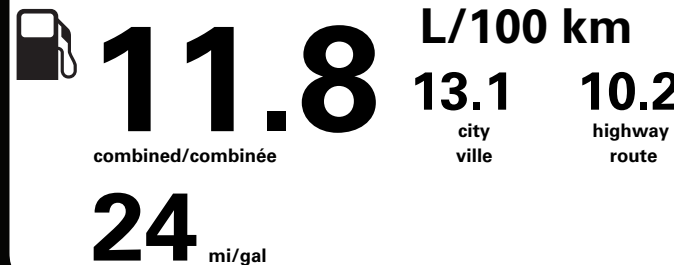

SAFETY/SECURITY

- ADVANCETRAC™W/ROLL STABILITY CONTROL
- AIRBAGS - SAFETY CANOPY®
- AIRBAGS-DRIVER/PASSENGER
- CENTRE HIGH MOUNT STOPLAMP
- DAYTIME RUNNING LIGHTS
- PERIMETER ALARM
- SECURE PKG 1 YR INCLUDED
- SECURILOCK® ANTI-THEFT SYS
- SOS POST CRASH ALERT SYST
- TIRE PRESSURE MONITOR SYS

WARRANTY

- 3YR/60,000KM BASIC
- 5YR/100,000KM POWERTRAIN
- ROADSIDE ASSISTANCE 24 HRS

INCLUDED ON THIS VEHICLE

EQUIPMENT GROUP 302A

- •XLT SERIES
- •SIDEVIEW MIRROR SPOTLIGHT-LED
- •POWER SLIDING REAR WINDOW
- •REAR PRIVACY GLASS W/DFRST

OPTIONAL EQUIPMENT/OTHER

- 2026 MODEL YEAR
- FEDERAL EXCISE TAX
- 275/60R20 BSW ALL-TERRAIN
- 3.55 NON-LIMITED-SLIP AXLE
- 6650# GVWR PACKAGE
- XLT BLACK APPEARANCE PKG PLUS
- .20" GLOSS BLACK PNTD ALUM WHL
- 50 STATE EMISSIONS
- CONN PKG: 1YR INCL W/FORD APP
- SPORT CLOTH 40/CON/40 FR SEAT

(MSRP)*

7,440.00

100.00

NO CHARGE

NO CHARGE

2,275.00

NO CHARGE

NO CHARGE

PRICE INFORMATION

BASE PRICE $67,025.00
TOTAL OPTIONS/OTHER 9,815.00

TOTAL VEHICLE & OPTIONS/OTHER 76,840.00
DESTINATION & DELIVERY 2,695.00

TOTAL BEFORE REDUCTIONS 79,535.00
2.7L ECOBOOST DISCOUNT - 500.00
XLT SERIES DISCOUNT - 1,750.00

TOTAL REDUCTIONS - 2,250.00

"THIS VEH. NOT INTENDED FOR
SALE OR REGISTRATION IN US"
RETAIL PRICES EXCLUDE
GST/HST

Gasoline Vehicle
Véhicule à essence

Fuel Consumption / Consommation de carburant

Annual fuel **COST**
for an annual distance of 20,000 km, and an average fuel price of $1.50 per litre

$ 3 540

Coût annuel en carburant

pour une distance annuelle de 20 000 km, et un prix moyen du carburant de 1,50 $ par litre

2.7 - 19.7 L_e/100 km

L_e is gasoline litre equivalent
L_e signifie litre équivalent d'essence

Carbon Dioxide Rating / Indice de dioxyde de carbone

Tailpipe emissions only / Émissions du tuyau d'échappement seulement

Smog Rating / Indice de Smog

Estimates are based on Government of Canada approved criteria and testing methods. Vehicle's actual fuel consumption will vary.

Estimations établies selon des méthodes d'essai et des critères approuvés par le gouvernement du Canada. La consommation de carburant réelle du véhicule variera.

For more information visit

vehicles.nrcan.gc.ca

Pour plus d'information visitez

vehicules.nrcan.gc.ca

U.S. GOVERNMENT SAFETY RATINGS
COTES DE SÉCURITÉ DU GOUVERNEMENT AMÉRICAIN

Overall Vehicle Score / Cote globale du véhicule	★★★★★
Frontal Crash Collision frontale	★★★★★
Side Crash Collision latérale	★★★★★
Rollover / Capotage	★★★★

Star ratings range from 1 to 5 stars (*****), with 5 being the highest. Les cotes varient de 1 à 5 étoiles (*****), 5 étant la cote la plus élevée.

Source: U.S. National Highway Traffic Safety Administration
For more information / Pour de plus amples renseignements
www.safercar.gov

FordPass Connect™

Download the FordPass™ app* and you can:

- Access Vehicle Control Features
- Remotely start, lock and unlock your vehicle.
- Locate your vehicle and check approximate fuel range.
- Receive vehicle health alerts.

Activate 4G LTE Wi-Fi Hotspot

- New vehicles include a 3-month or 3GB data (whichever comes first) Wi-Fi trial.
- Connect up to ten Wi-Fi-equipped devices.

Ask your sales consultant for more details.

Scan code not operational at this time

FOR PLANT USE ONLY

SOLD TO/VENDU A Milton Ford Lincoln 655 Main Street East Milton ON CAN L9T 3J2	B80 013	RAMP ONE/ TERMINAL UN CS59	DEALER NO./CONCESSIONNAIRE B80 013
SHIP TO (IF OTHER THAN SOLD TO) / EXPÉDIER A (SI AUTRE QUE L'ACHETEUR)		RAMP TWO/ TERMINAL DEUX	FINAL ASSEMBLY PLANT/ USINE DE MONTAGE DEARBORN
SHIP THROUGH/EXPÉDIER VIA		METHOD OF TRANSP / MODE DE TRANSPORT CONVOY	ITEM #: B8-D182 O/T 2 TB261 N RE 2X 635 001170 02 26 26

TOTAL MSRP $77,285.00

* MANUFACTURER'S SUGGESTED RETAIL PRICE = MSRP
* NOTE: THIS PRICE HAS BEEN DEVELOPED AS A GUIDE. DEALERS MAY SELL FOR LESS AND ARE NOT UNDER ANY OBLIGATION TO ACCEPT THIS SUGGESTED RETAIL PRICE.

1FTEW3LP5TFA61389

Insist on Ford Protect! The only extended service plan fully backed by Ford and honored at every Ford dealership in the US and Canada. See your Ford dealer for additional details, or visit www.ford.ca for more information.