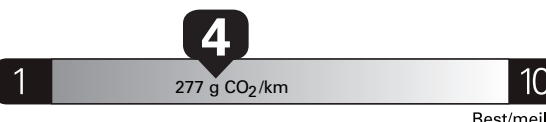

PRICE INFORMATION

BASE PRICE $67,025.00
TOTAL OPTIONS/OTHER 5,425.00

TOTAL VEHICLE & OPTIONS/OTHER 72,450.00
DESTINATION & DELIVERY 2,695.00

TOTAL BEFORE REDUCTIONS **75,145.00**
2.7L ECOBOOST DISCOUNT - **500.00**
XLT SERIES DISCOUNT - **1,750.00**

TOTAL REDUCTIONS - **2,250.00**

**"THIS VEH. NOT INTENDED FOR
SALE OR REGISTRATION IN US"
RETAIL PRICES EXCLUDE
GST/HST**

(MSRP)*

Canada

ENERGUIDE

Gasoline Vehicle
Véhicule à essence

Fuel Consumption / Consommation de carburant

11.8 L/100 km
combined/combinée

13.1 city
ville

10.2 highway
route

24 mi/gal

Annual fuel **COST**
for an annual distance of 20,000 km, and an
average fuel price of $1.50 per litre

$ 3 540

Coût annuel en carburant

pour une distance annuelle de 20 000 km, et un
prix moyen du carburant de 1,50 $ par litre

Standard pickup trucks range
from /
Les camionnettes ordinaires font
entre
2.7 - 19.7 L_e/100 km

L_e is gasoline litre equivalent
L_e signifie litre équivalent d'essence

Carbon Dioxide Rating / Indice de dioxyde de carbone

Tailpipe emissions only / Émissions du tuyau d'échappement seulement

Smog Rating / Indice de Smog