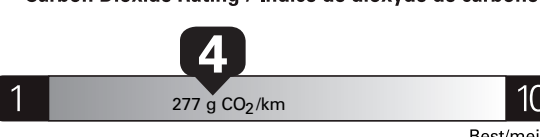

Carbon Dioxide Rating / Indice de dioxyde de carbone