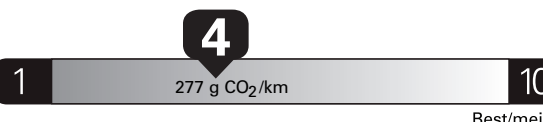

Carbon Dioxide Rating / Indice de dioxyde de carbone

Tailpipe emissions only / Émissions du tuyau d'échappement seulement