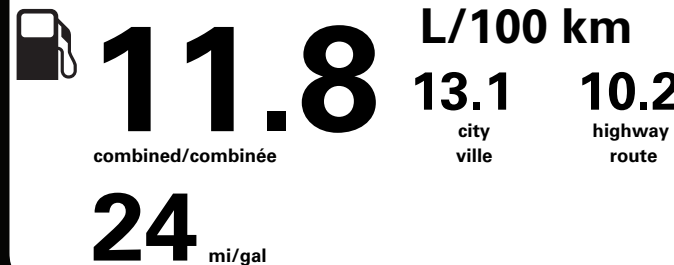

(MSRP)*

7,440.00

100.00

NO CHARGE

NO CHARGE

2,275.00

NO CHARGE

1,125.00

NO CHARGE

PRICE INFORMATION

BASE PRICE	$67,525.00
TOTAL OPTIONS/OTHER	10,940.00
TOTAL VEHICLE & OPTIONS/OTHER	78,465.00
DESTINATION & DELIVERY	2,695.00

TOTAL BEFORE REDUCTIONS	81,160.00
2.7L ECOBOOST DISCOUNT	- 500.00
XLT SERIES DISCOUNT	- 1,750.00

TOTAL REDUCTIONS	- 2,250.00

"THIS VEH. NOT INTENDED FOR SALE OR REGISTRATION IN US" RETAIL PRICES EXCLUDE GST/HST

(MSRP)*

SOLD TO/VENDU A Bourgeois Motors Limited P.O. BOX 337 Midland ON CAN L4R 4L1	B80 006	RAMP ONE/ TERMINAL UN CM6B	DEALER NO./CONCESSIONNAIRE B80 006
SHIP TO (IF OTHER THAN SOLD TO) / EXPEDIER A (SI AUTRE QUE L'ACHETEUR)		RAMP TWO/ TERMINAL DEUX	FINAL ASSEMBLY PLANT/ USINE DE MONTAGE KANSAS CITY
SHIP THROUGH/EXPEDIER VIA		METHOD OF TRANSP / MODE DE TRANSPORT CONVOY	ITEM #: B8-P740 O/T 2 TC241 N RE 2X 640 001559 03 24 26

TOTAL MSRP $78,910.00

* MANUFACTURER'S SUGGESTED RETAIL PRICE = MSRP
* NOTE: THIS PRICE HAS BEEN DEVELOPED AS A GUIDE. DEALERS MAY SELL FOR LESS AND ARE NOT UNDER ANY OBLIGATION TO ACCEPT THIS SUGGESTED RETAIL PRICE.

Gasoline Vehicle
Véhicule à essence

Fuel Consumption / Consommation de carburant

Annual fuel COST
for an annual distance of 20,000 km, and an average fuel price of $1.50 per litre

$ 3 540

Coût annuel en carburant

pour une distance annuelle de 20 000 km, et un prix moyen du carburant de 1,50 $ par litre

Standard pickup trucks range from /
Les camionnettes ordinaires font entre
2.7 - 19.7 L_e/100 km

L_e is gasoline litre equivalent
L_e signifie litre équivalent d'essence

Carbon Dioxide Rating / Indice de dioxyde de carbone

Tailpipe emissions only / Émissions du tuyau d'échappement seulement

Smog Rating / Indice de Smog

Estimates are based on Government of Canada approved criteria and testing methods. Vehicle's actual fuel consumption will vary.

Estimations établies selon des méthodes d'essai et des critères approuvés par le gouvernement du Canada. La consommation de carburant réelle du véhicule variera.

For more information visit

vehicles.nrcan.gc.ca

Pour plus d'information visitez

vehicules.nrcan.gc.ca

U.S. GOVERNMENT SAFETY RATINGS
COTES DE SÉCURITÉ DU GOUVERNEMENT AMÉRICAIN

Overall Vehicle Score / Cote globale du véhicule	★★★★★
Frontal Crash / Collision frontale	★★★★★
Side Crash / Collision latérale	★★★★★
Rollover / Capotage	★★★★

Star ratings range from 1 to 5 stars (*****), with 5 being the highest.
Les cotes varient de 1 à 5 étoiles (*****), 5 étant la cote la plus élevée.

Source: U.S. National Highway Traffic Safety Administration
For more information / Pour de plus amples renseignements
www.safercar.gov

1FTEW3LP3TKD77882

Download the Ford app
Connect your Ford with your phone

Available Remote Features*

- Remote Start, Lock and Unlock
- GPS Location
- Vehicle Health Monitoring

Scan code not operational at this time

FOR PLANT USE ONLY

Insist on Ford Protect! The only extended service plan fully backed by Ford and honored at every Ford dealership in the US and Canada. See your Ford dealer for additional details, or visit www.ford.ca for more information.

Personalize your vehicle with Ford Custom Accessories. Genuine Ford Accessories are engineered for your vehicle and can be included under the Ford New Vehicle Limited Warranty. Certain conditions, limitations and exclusions apply. See your Dealer for details.