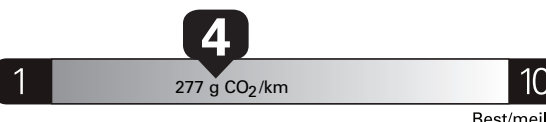

TOTAL REDUCTIONS - 2,250.00

"THIS VEH. NOT INTENDED FOR
SALE OR REGISTRATION IN US"
RETAIL PRICES EXCLUDE
GST/HST

(MSRP)*

SOLD TO/VENDU A
Milton Ford Lincoln
655 Main Street East
Milton ON CAN L9T 3J2

B80 013

RAMP ONE/
TERMINAL UN

CS59

DEALER NO./CONCESSIONNAIRE

B80 013

SHIP TO (IF OTHER THAN SOLD TO) /
EXPEDIER A (SI AUTRE QUE L'ACHETEUR)

RAMP TWO/
TERMINAL DEUX

FINAL ASSEMBLY PLANT/
USINE DE MONTAGE

DEARBORN

SHIP THROUGH/EXPEDIER VIA

METHOD OF TRANSP /
MODE DE TRANSPORT

CONVOY

ITEM #: B8-D580 O/T 2

TC312 R RE 2X 640 000902 03 31 26

TOTAL MSRP $77,785.00

* MANUFACTURER'S SUGGESTED RETAIL PRICE = MSRP

* NOTE: THIS PRICE HAS BEEN DEVELOPED AS A GUIDE. DEALERS MAY SELL FOR LESS AND ARE NOT UNDER ANY OBLIGATION TO ACCEPT THIS SUGGESTED RETAIL PRICE.

Canada

ENERGUIDE

Gasoline Vehicle
Véhicule à essence

Fuel Consumption / Consommation de carburant

11.8 L/100 km
combined/combinée

13.1 city
ville

10.2 highway
route

24 mi/gal

Annual fuel **COST**
for an annual distance of 20,000 km, and an
average fuel price of $1.50 per litre

$ 3 540

Coût annuel en carburant

pour une distance annuelle de 20 000 km, et un
prix moyen du carburant de 1,50 $ par litre

Standard pickup trucks range
from /
Les camionnettes ordinaires font
entre
2.7 - 19.7 L_e/100 km

L_e is gasoline litre equivalent
L_e signifie litre équivalent d'essence

Carbon Dioxide Rating / Indice de dioxyde de carbone

Tailpipe emissions only / Émissions du tuyau d'échappement seulement

Smog Rating / Indice de Smog