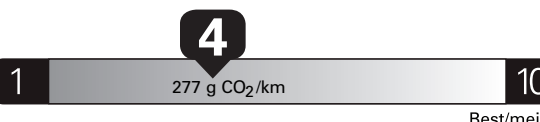

Carbon Dioxide Rating / Indice de dioxyde de carbone

Tailpipe emissions only / Émissions du tuyau d'échappement seulement