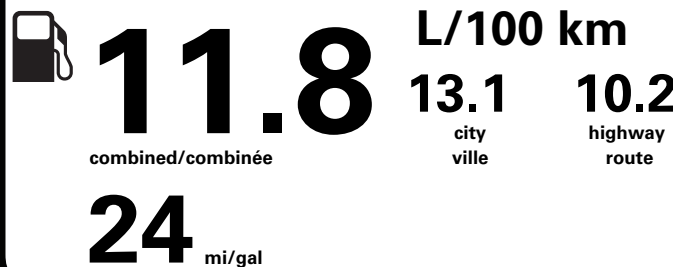

SAFETY/SECURITY

- ADVANCETRAC™W/ ROLL STABILITY CONTROL
- AIRBAGS - SAFETY CANOPY®
- AIRBAGS-DRIVER/PASSENGER
- CENTRE HIGH MOUNT STOPLAMP
- DAYTIME RUNNING LIGHTS
- PERIMETER ALARM
- SECURE PKG 1 YR INCLUDED
- SECURILOCK® ANTI-THEFT SYS
- SOS POST CRASH ALERT SYST
- TIRE PRESSURE MONITOR SYS

WARRANTY

- 3YR/60,000KM BASIC
- 5YR/100,000KM POWERTRAIN
- ROADSIDE ASSISTANCE 24 HRS

INCLUDED ON THIS VEHICLE

(MSRP)*

EQUIPMENT GROUP 301A

•XLT SERIES

1,250.00

OPTIONAL EQUIPMENT/OTHER

- 2026 MODEL YEAR
- FEDERAL EXCISE TAX 100.00
- 275/65R18 BSW ALL-TERRAIN
- 3.55 NON-LIMITED-SLIP AXLE NO CHARGE
- 6650# GVWR PACKAGE
- XLT BLACK APPEARANCE PACKAGE 1,075.00
- .18" GLOSS BLACK WHEELS
- ENGINE BLOCK HEATER 550.00
- 50 STATE EMISSIONS NO CHARGE
- KEYLESS ENTRY KEYPAD-DRVR SIDE 625.00
- CONN PKG: 1YR INCL W/FORD APP
- SPORT CLOTH 40/CON/40 FR SEAT NO CHARGE

PRICE INFORMATION

BASE PRICE	$67,025.00
TOTAL OPTIONS/OTHER	3,600.00
TOTAL VEHICLE & OPTIONS/OTHER	70,625.00
DESTINATION & DELIVERY	2,695.00

TOTAL BEFORE REDUCTIONS	73,320.00
2.7L ECOBOOST DISCOUNT	- 500.00
XLT SERIES DISCOUNT	- 1,750.00

TOTAL REDUCTIONS	- 2,250.00

"THIS VEH. NOT INTENDED FOR SALE OR REGISTRATION IN US" RETAIL PRICES EXCLUDE GST/HST

Gasoline Vehicle
Véhicule à essence

Fuel Consumption / Consommation de carburant

Annual fuel **COST**
for an annual distance of 20,000 km, and an average fuel price of $1.50 per litre

$ 3 540

Coût annuel en carburant

pour une distance annuelle de 20 000 km, et un prix moyen du carburant de 1,50 $ par litre

Standard pickup trucks range from /
Les camionnettes ordinaires font entre
2.7 - 19.7 L_e/100 km

L_e is gasoline litre equivalent
L_e signifie litre équivalent d'essence

Carbon Dioxide Rating / Indice de dioxyde de carbone

Tailpipe emissions only / Émissions du tuyau d'échappement seulement

Smog Rating / Indice de Smog

Estimates are based on Government of Canada approved criteria and testing methods. Vehicle's actual fuel consumption will vary.

Estimations établies selon des méthodes d'essai et des critères approuvés par le gouvernement du Canada. La consommation de carburant réelle du véhicule variera.

For more information visit

vehicles.nrcan.gc.ca

Pour plus d'information visitez

vehicules.nrcan.gc.ca

U.S. GOVERNMENT SAFETY RATINGS
COTES DE SÉCURITÉ DU GOUVERNEMENT AMÉRICAIN

Overall Vehicle Score /
Cote globale du véhicule ★ ★ ★ ★ ★

Frontal Crash / Collision frontale
Driver / Conducteur ★ ★ ★ ★ ★
Passenger / Passager ★ ★ ★ ★ ★

Side Crash / Collision latérale
Front seat / Siège avant ★ ★ ★ ★ ★
Rear seat / Siège arrière ★ ★ ★ ★ ★

Rollover / Capotage ★ ★ ★ ★

Star ratings range from 1 to 5 stars (★★★★★), with 5 being the highest.
Les cotes varient de 1 à 5 étoiles (★★★★★), 5 étant la cote la plus élevée.

Source: U.S. National Highway Traffic Safety Administration
For more information / Pour de plus amples renseignements
www.safercar.gov

1FTEW3LP1TKD57842

FordPass Connect™

Download the FordPass™ app* and you can:

- Access Vehicle Control Features
- Remotely start, lock and unlock your vehicle.
- Locate your vehicle and check approximate fuel range.
- Receive vehicle health alerts.

Activate 4G LTE Wi-Fi Hotspot

- New vehicles include a 3-month or 3GB data (whichever comes first) Wi-Fi trial.
- Connect up to ten Wi-Fi-equipped devices.

Ask your sales consultant for more details.

Scan code not operational at this time

FOR PLANT USE ONLY

SOLD TO/VENDU A Woodridge Ford Lincoln Ltd 11580 24 St. S.E. Calgary AB CAN T2Z 3K1	A60 050	RAMP ONE/ TERMINAL UN CW68	DEALER NO./CONCESSIONNAIRE A60 050
SHIP TO (IF OTHER THAN SOLD TO) / EXPÉDIER A (SI AUTRE QUE L'ACHÉTEUR) Okotoks Ford Lincoln 4 Westland Road Okotoks AB	A6 301	RAMP TWO/ TERMINAL DEUX	FINAL ASSEMBLY PLANT/ USINE DE MONTAGE KANSAS CITY
SHIP THROUGH/EXPÉDIER VIA	METHOD OF TRANSP / MODE DE TRANSPORT CONVOY	ITEM #: A6-X436 O/T 2	

TOTAL MSRP $71,070.00

* MANUFACTURER'S SUGGESTED RETAIL PRICE = MSRP
* NOTE: THIS PRICE HAS BEEN DEVELOPED AS A GUIDE. DEALERS MAY SELL FOR LESS AND ARE NOT UNDER ANY OBLIGATION TO ACCEPT THIS SUGGESTED RETAIL PRICE.

TB101 N RE 2X 635 003343 02 10 26

Insist on Ford Protect! The only extended service plan fully backed by Ford and honored at every Ford dealership in the US and Canada. See your Ford dealer for additional details, or visit www.ford.ca for more information.