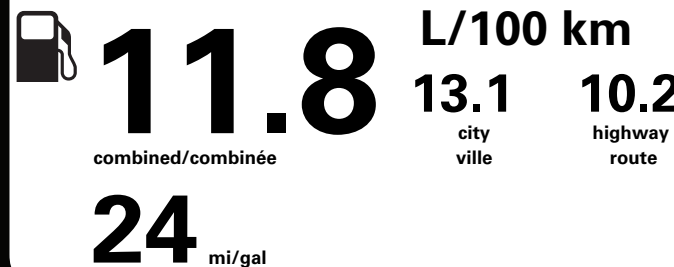

SAFETY/SECURITY

- ADVANCETRAC™ W/ ROLL STABILITY CONTROL AIRBAGS - SAFETY CANOPY® AIRBAGS-DRIVER/PASSENGER CENTRE HIGH MOUNT STOPLAMP DAYTIME RUNNING LIGHTS PERIMETER ALARM SECURE PKG 1 YR INCLUDED SECURILOCK® ANTI-THEFT SYS SOS POST CRASH ALERT SYST TIRE PRESSURE MONITOR SYS

WARRANTY

- 3YR/60,000KM BASIC 5YR/100,000KM POWERTRAIN ROADSIDE ASSISTANCE 24 HRS

INCLUDED ON THIS VEHICLE

(MSRP)*

EQUIPMENT GROUP 301A

1,250.00

•XLT SERIES

OPTIONAL EQUIPMENT/OTHER

10A1-002TZ261023W3L

2026 MODEL YEAR

FEDERAL EXCISE TAX

100.00

275/65R18 BSW ALL-TERRAIN

3.55 NON-LIMITED-SLIP AXLE

NO CHARGE

6650# GVWR PACKAGE

BLACK VINYL FLOOR COVERING

NO CHARGE

XLT BLACK APPEARANCE PACKAGE

1,075.00

.18" GLOSS BLACK WHEELS

NO CHARGE

50 STATE EMISSIONS

CONN PKG: 1YR INCL W/FORD APP

NO CHARGE

SPORT CLOTH 40/CON/40 FR SEAT

700.00

BEDLINER TOUH BED SPRAY-IN

PRICE INFORMATION

BASE PRICE $67,025.00

TOTAL OPTIONS/OTHER 3,125.00

TOTAL VEHICLE & OPTIONS/OTHER 70,150.00

DESTINATION & DELIVERY 2,695.00

TOTAL BEFORE REDUCTIONS 72,845.00

2.7L ECOBOOST DISCOUNT - 500.00

XLT SERIES DISCOUNT - 1,750.00

TOTAL REDUCTIONS - 2,250.00

"THIS VEH. NOT INTENDED FOR SALE OR REGISTRATION IN US" RETAIL PRICES EXCLUDE GST/HST

Gasoline Vehicle Véhicule à essence

Fuel Consumption / Consommation de carburant

Annual fuel COST for an annual distance of 20,000 km, and an average fuel price of $1.50 per litre

$ 3 540

Coût annuel en carburant pour une distance annuelle de 20 000 km, et un prix moyen du carburant de 1,50 $ par litre

Standard pickup trucks range from / Les camionnettes ordinaires font entre 2.7 - 19.7 L_e/100 km

L_e is gasoline litre equivalent L_e signifie litre équivalent d'essence

Carbon Dioxide Rating / Indice de dioxyde de carbone

Smog Rating / Indice de Smog

Tailpipe emissions only / Émissions du tuyau d'échappement seulement

Estimates are based on Government of Canada approved criteria and testing methods. Vehicle's actual fuel consumption will vary.

Estimations établies selon des méthodes d'essai et des critères approuvés par le gouvernement du Canada. La consommation de carburant réelle du véhicule variera.

For more information visit

vehicles.nrcan.gc.ca

Pour plus d'information visitez

vehicules.nrcan.gc.ca

U.S. GOVERNMENT SAFETY RATINGS COTES DE SÉCURITÉ DU GOUVERNEMENT AMÉRICAIN

Overall Vehicle Score / Cote globale du véhicule ★★★★★

Frontal Crash / Collision frontale Driver / Conducteur ★★★★★ Passenger / Passager ★★★★★

Side Crash / Collision latérale Front seat / Siège avant ★★★★★ Rear seat / Siège arrière ★★★★★

Rollover / Capotage ★★★★★

Star ratings range from 1 to 5 stars (*****), with 5 being the highest. Les cotes varient de 1 à 5 étoiles (*****), 5 étant la cote la plus élevée.

Source: U.S. National Highway Traffic Safety Administration For more information / Pour de plus amples renseignements www.safercar.gov

FordPass Connect™

Download the FordPass™ app* and you can:

- Access Vehicle Control Features Remotely start, lock and unlock your vehicle. Locate your vehicle and check approximate fuel range. Receive vehicle health alerts.

- Activate 4G LTE Wi-Fi Hotspot New vehicles include a 3-month or 3GB data (whichever comes first) Wi-Fi trial. Connect up to ten Wi-Fi-equipped devices.

Ask your sales consultant for more details.

Scan code not operational at this time

FOR PLANT USE ONLY

Table with columns: SOLD TO/VENDU A, RAMP ONE/TERMINAL UN, DEALER NO./CONCESSIONNAIRE, A10 700, RM61, A10 700

TOTAL MSRP $70,595.00

Table with columns: SHIP TO (IF OTHER THAN SOLD TO) / EXPEDIER A, RAMP TWO/TERMINAL DEUX, FINAL ASSEMBLY PLANT/USINE DE MONTAGE, A10 700, DEARBORN

* MANUFACTURER'S SUGGESTED RETAIL PRICE = MSRP * NOTE: THIS PRICE HAS BEEN DEVELOPED AS A GUIDE. DEALERS MAY SELL FOR LESS AND ARE NOT UNDER ANY OBLIGATION TO ACCEPT THIS SUGGESTED RETAIL PRICE.

Table with columns: SHIP THROUGH/EXPEDIER VIA, METHOD OF TRANSP/MODE DE TRANSPORT, ITEM #: A1-237T O/T 5, GFX-ROTUNDA, RAIL, TC021 N RE 2X 635 001250 03 02 26