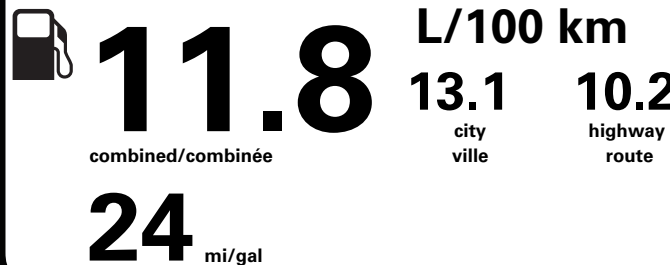

SAFETY/SECURITY

- ADVANCETRAC™W/ ROLL STABILITY CONTROL
- AIRBAGS - SAFETY CANOPY®
- AIRBAGS-DRIVER/PASSENGER
- CENTRE HIGH MOUNT STOPLAMP
- DAYTIME RUNNING LIGHTS
- PERIMETER ALARM
- SECURE PKG 1 YR INCLUDED
- SECURILOCK® ANTI-THEFT SYS
- SOS POST CRASH ALERT SYST
- TIRE PRESSURE MONITOR SYS

WARRANTY

- 3YR/60,000KM BASIC
- 5YR/100,000KM POWERTRAIN
- ROADSIDE ASSISTANCE 24 HRS

INCLUDED ON THIS VEHICLE

EQUIPMENT GROUP 301A

•XLT SERIES

(MSRP)*

1,250.00

OPTIONAL EQUIPMENT/OTHER

10A1-002TZ261023W3L

2026 MODEL YEAR

FEDERAL EXCISE TAX

100.00

275/65R18 BSW ALL-TERRAIN

3.55 NON-LIMITED-SLIP AXLE

NO CHARGE

6650# GVWR PACKAGE

BLACK VINYL FLOOR COVERING

NO CHARGE

XLT BLACK APPEARANCE PACKAGE

1,075.00

.18" GLOSS BLACK WHEELS

NO CHARGE

50 STATE EMISSIONS

CONN PKG: 1YR INCL W/FORD APP

NO CHARGE

SPORT CLOTH 40/CON/40 FR SEAT

700.00

BEDLINER TOUH BED SPRAY-IN

PRICE INFORMATION

BASE PRICE	$67,025.00
TOTAL OPTIONS/OTHER	3,125.00
TOTAL VEHICLE & OPTIONS/OTHER	70,150.00
DESTINATION & DELIVERY	2,695.00

TOTAL BEFORE REDUCTIONS	72,845.00
2.7L ECOBOOST DISCOUNT	- 500.00
XLT SERIES DISCOUNT	- 1,750.00

TOTAL REDUCTIONS	- 2,250.00

"THIS VEH. NOT INTENDED FOR SALE OR REGISTRATION IN US" RETAIL PRICES EXCLUDE GST/HST

Gasoline Vehicle
Véhicule à essence

Fuel Consumption / Consommation de carburant

Annual fuel **COST**
for an annual distance of 20,000 km, and an average fuel price of $1.50 per litre

$ 3 540

Coût annuel en carburant

pour une distance annuelle de 20 000 km, et un prix moyen du carburant de 1,50 $ par litre

Standard pickup trucks range from /
Les camionnettes ordinaires font entre
2.7 - 19.7 L_e/100 km

L_e is gasoline litre equivalent
L_e signifie litre équivalent d'essence

Carbon Dioxide Rating / Indice de dioxyde de carbone

Tailpipe emissions only / Émissions du tuyau d'échappement seulement

Smog Rating / Indice de Smog

Estimates are based on Government of Canada approved criteria and testing methods. Vehicle's actual fuel consumption will vary.

Estimations établies selon des méthodes d'essai et des critères approuvés par le gouvernement du Canada. La consommation de carburant réelle du véhicule variera.

For more information visit

vehicles.nrcan.gc.ca

Pour plus d'information visitez

vehicules.nrcan.gc.ca

U.S. GOVERNMENT SAFETY RATINGS
COTES DE SÉCURITÉ DU GOUVERNEMENT AMÉRICAIN

Overall Vehicle Score / Cote globale du véhicule	★★★★★
Frontal Crash / Collision frontale	★★★★★
Side Crash / Collision latérale	★★★★★
Rollover / Capotage	★★★★

Star ratings range from 1 to 5 stars (*****), with 5 being the highest.
Les cotes varient de 1 à 5 étoiles (*****), 5 étant la cote la plus élevée.

Source: U.S. National Highway Traffic Safety Administration
For more information / Pour de plus amples renseignements
www.safercar.gov

FordPass Connect™

Download the FordPass™ app* and you can:

Access Vehicle Control Features

- Remotely start, lock and unlock your vehicle.
- Locate your vehicle and check approximate fuel range.
- Receive vehicle health alerts.

Activate 4G LTE Wi-Fi Hotspot

- New vehicles include a 3-month or 3GB data (whichever comes first) Wi-Fi trial.
- Connect up to ten Wi-Fi-equipped devices.

Ask your sales consultant for more details.

Scan code not operational at this time

FOR PLANT USE ONLY

SOLD TO/VENDU A Summers' Bros. Motors Ltd 154 Queen Street Killaloe Station ON CAN K0J 2A0	A10 700	RAMP ONE/ TERMINAL UN RM61	DEALER NO./CONCESSIONNAIRE A10 700
SHIP TO (IF OTHER THAN SOLD TO) / EXPÉDIER A (SI AUTRE QUE L'ACHETEUR) Summers' Bros. Motors Ltd 154 Queen Street Killaloe Station ON CAN K0J 2A0	A10 700	RAMP TWO/ TERMINAL DEUX	FINAL ASSEMBLY PLANT/ USINE DE MONTAGE DEARBORN
SHIP THROUGH/EXPÉDIER VIA GFX-ROTUNDA 13750 ROTUNDA DR DEARBORN MI		METHOD OF TRANSP / MODE DE TRANSPORT RAIL	ITEM #: A1-233T O/T 5 TC031 N RE 2X 635 001172 03 03 26

TOTAL MSRP $70,595.00

* MANUFACTURER'S SUGGESTED RETAIL PRICE = MSRP
* NOTE: THIS PRICE HAS BEEN DEVELOPED AS A GUIDE. DEALERS MAY SELL FOR LESS AND ARE NOT UNDER ANY OBLIGATION TO ACCEPT THIS SUGGESTED RETAIL PRICE.

1FTEW3LP1TFA60949

Insist on Ford Protect! The only extended service plan fully backed by Ford and honored at every Ford dealership in the US and Canada. See your Ford dealer for additional details, or visit www.ford.ca for more information.