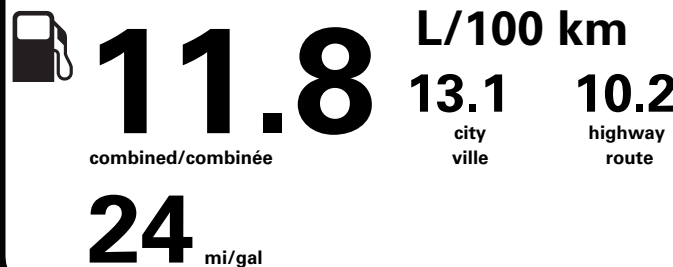

WARRANTY

- 3YR/60,000KM BASIC
- 5YR/100,000KM POWERTRAIN
- ROADSIDE ASSISTANCE 24 HRS

INCLUDED ON THIS VEHICLE

(MSRP)*

EQUIPMENT GROUP 301A

•XLT SERIES

1,250.00

OPTIONAL EQUIPMENT/OTHER

- 2026 MODEL YEAR
- FEDERAL EXCISE TAX
- 275/65R18 BSW ALL-TERRAIN
- 3.55 ELECTRONIC LOCKING AXLE
- 6650# GVWR PACKAGE
- XLT BLACK APPEARANCE PACKAGE
- .18" GLOSS BLACK WHEELS
- ENGINE BLOCK HEATER
- 50 STATE EMISSIONS
- MOBILE OFFICE PACKAGE
- KEYLESS ENTRY KEYPAD-DRVR SIDE
- TRAILER BRAKE CONTROLLER
- BED UTILITY PACKAGE
- .TAILGATE STEP
- CONN PKG: 1YR INCL W/FORD APP
- SPORT CLOTH 40/CON/40 FR SEAT

100.00

550.00

1,075.00

550.00

NO CHARGE

1,390.00

625.00

350.00

1,125.00

NO CHARGE

DEALER INSTALLED OPTIONS

SPARE TIRE LOCK

115.00

PRICE INFORMATION

BASE PRICE	$67,025.00
TOTAL OPTIONS/OTHER	7,130.00
TOTAL VEHICLE & OPTIONS/OTHER	74,155.00
DESTINATION & DELIVERY	2,695.00

TOTAL BEFORE REDUCTIONS	76,850.00
2.7L ECOBOOST DISCOUNT	- 500.00
XLT SERIES DISCOUNT	- 1,750.00

TOTAL REDUCTIONS	- 2,250.00

"THIS VEH. NOT INTENDED FOR SALE OR REGISTRATION IN US" RETAIL PRICES EXCLUDE GST/HST

Gasoline Vehicle
Véhicule à essence

Fuel Consumption / Consommation de carburant

Annual fuel **COST**
for an annual distance of 20,000 km, and an average fuel price of $1.50 per litre

$ 3 540

Coût annuel en carburant

pour une distance annuelle de 20 000 km, et un prix moyen du carburant de 1,50 $ par litre

Standard pickup trucks range from /
Les camionnettes ordinaires font entre
2.7 - 19.7 L_e/100 km

L_e is gasoline litre equivalent
L_e signifie litre équivalent d'essence

Carbon Dioxide Rating / Indice de dioxyde de carbone

Tailpipe emissions only / Émissions du tuyau d'échappement seulement

Smog Rating / Indice de Smog

Estimates are based on Government of Canada approved criteria and testing methods. Vehicle's actual fuel consumption will vary.

Estimations établies selon des méthodes d'essai et des critères approuvés par le gouvernement du Canada. La consommation de carburant réelle du véhicule variera.

For more information visit

vehicles.nrcan.gc.ca

Pour plus d'information visitez

vehicules.nrcan.gc.ca

U.S. GOVERNMENT SAFETY RATINGS
COTES DE SÉCURITÉ DU GOUVERNEMENT AMÉRICAIN

Overall Vehicle Score /
Cote globale du véhicule ★ ★ ★ ★ ★

Frontal Crash / Collision frontale
Driver / Conducteur ★ ★ ★ ★ ★
Passenger / Passager ★ ★ ★ ★ ★

Side Crash / Collision latérale
Front seat / Siège avant ★ ★ ★ ★ ★
Rear seat / Siège arrière ★ ★ ★ ★ ★

Rollover / Capotage ★ ★ ★ ★

Star ratings range from 1 to 5 stars (★★★★★), with 5 being the highest.
Les cotes varient de 1 à 5 étoiles (★★★★★), 5 étant la cote la plus élevée.

Source: U.S. National Highway Traffic Safety Administration
For more information / Pour de plus amples renseignements
www.safercar.gov

FordPass Connect™

Download the FordPass™ app* and you can:

- Access Vehicle Control Features
- Remotely start, lock and unlock your vehicle.
- Locate your vehicle and check approximate fuel range.
- Receive vehicle health alerts.

- Activate 4G LTE Wi-Fi Hotspot
- New vehicles include a 3-month or 3GB data (whichever comes first) Wi-Fi trial.
- Connect up to ten Wi-Fi-equipped devices.

Ask your sales consultant for more details.

Scan code not operational at this time

FOR PLANT USE ONLY

SOLD TO/VENDU A Advantage Ford Sales Ltd 12800 MacLeod Trail SE Calgary AB CAN T2J 7E5	B60 050	RAMP ONE/ TERMINAL UN CW68	DEALER NO./CONCESSIONNAIRE B60 050
SHIP TO (IF OTHER THAN SOLD TO) / EXPÉDIER A (SI AUTRE QUE L'ACHÉTEUR)	RAMP TWO/ TERMINAL DEUX	FINAL ASSEMBLY PLANT/ USINE DE MONTAGE KANSAS CITY	TOTAL MSRP $74,600.00 * MANUFACTURER'S SUGGESTED RETAIL PRICE = MSRP * NOTE: THIS PRICE HAS BEEN DEVELOPED AS A GUIDE. DEALERS MAY SELL FOR LESS AND ARE NOT UNDER ANY OBLIGATION TO ACCEPT THIS SUGGESTED RETAIL PRICE.
SHIP THROUGH/EXPÉDIER VIA	METHOD OF TRANSP / MODE DE TRANSPORT CONVOY	ITEM #: B6-A164 O/T 2 TB191 N RE 2X 635 001385 02 19 26