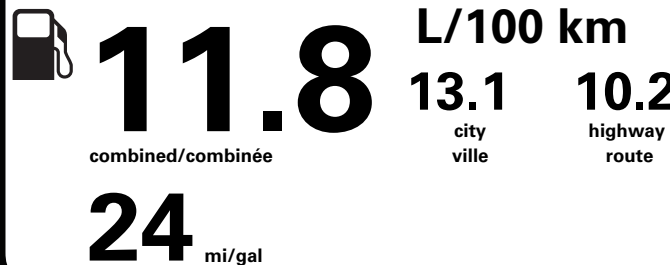

SAFETY/SECURITY

- ADVANCETRAC™/ROLL STABILITY CONTROL AIRBAGS - SAFETY CANOPY® AIRBAGS-DRIVER/PASSENGER CENTRE HIGH MOUNT STOPLAMP DAYTIME RUNNING LIGHTS PERIMETER ALARM SECURE PKG 1 YR INCLUDED SECURILOCK® ANTI-THEFT SYST SOS POST CRASH ALERT SYST TIRE PRESSURE MONITOR SYS

WARRANTY

- 3YR/60,000KM BASIC 5YR/100,000KM POWERTRAIN ROADSIDE ASSISTANCE 24 HRS

INCLUDED ON THIS VEHICLE

(MSRP)*

EQUIPMENT GROUP 303A

10,035.00

- XLT SERIES SIDEVIEW MIRROR SPOTLIGHT-LED POWER SLIDING REAR WINDOW B&O SOUND SYSTEM MOBILE OFFICE PACKAGE WIRELESS CHARGING PAD REAR PRIVACY GLASS W/DFRST

OPTIONAL EQUIPMENT/OTHER

- 2026 MODEL YEAR FEDERAL EXCISE TAX 275/60R20 BSW ALL-TERRAIN 3.55 NON-LIMITED-SLIP AXLE 6650# GVWR PACKAGE XLT BLACK APPEARANCE PKG PLUS .20" GLOSS BLACK PNTD ALUM WHL 50 STATE EMISSIONS TWIN PANEL MOONROOF CONN PKG: 1YR INCL W/FORD APP ACTVX TRIM 40/CON/40 FR SEAT

100.00

NO CHARGE

2,775.00

NO CHARGE

1,750.00

NO CHARGE

PRICE INFORMATION

BASE PRICE $67,025.00 TOTAL OPTIONS/OTHER 14,660.00

TOTAL VEHICLE & OPTIONS/OTHER DESTINATION & DELIVERY 81,685.00 2,595.00

TOTAL BEFORE REDUCTIONS 84,280.00 2.7L ECOBOOST DISCOUNT - 500.00 XLT SERIES DISCOUNT - 1,750.00

TOTAL REDUCTIONS - 2,250.00

"THIS VEH. NOT INTENDED FOR SALE OR REGISTRATION IN US" RETAIL PRICES EXCLUDE GST/HST

Gasoline Vehicle Véhicule à essence

Fuel Consumption / Consommation de carburant

Annual fuel COST for an annual distance of 20,000 km, and an average fuel price of $1.50 per litre

$ 3 540

Coût annuel en carburant pour une distance annuelle de 20 000 km, et un prix moyen du carburant de 1,50 $ par litre

Standard pickup trucks range from / Les camionnettes ordinaires font entre 2.7 - 19.7 L_e/100 km

L_e is gasoline litre equivalent L_e signifie litre équivalent d'essence

Carbon Dioxide Rating / Indice de dioxyde de carbone

Tailpipe emissions only / Émissions du tuyau d'échappement seulement

Smog Rating / Indice de Smog

Estimates are based on Government of Canada approved criteria and testing methods. Vehicle's actual fuel consumption will vary.

Estimations établies selon des méthodes d'essai et des critères approuvés par le gouvernement du Canada. La consommation de carburant réelle du véhicule variera.

For more information visit

vehicles.nrcan.gc.ca

Pour plus d'information visitez

vehicules.nrcan.gc.ca

U.S. GOVERNMENT SAFETY RATINGS COTES DE SÉCURITÉ DU GOUVERNEMENT AMÉRICAIN

Overall Vehicle Score / Cote globale du véhicule ★★★★★

Frontal Crash Collision frontale Driver / Conducteur Passenger / Passager ★★★★★

Side Crash Collision latérale Front seat / Siège avant Rear seat / Siège arrière ★★★★★

Rollover / Capotage ★★★★★

Star ratings range from 1 to 5 stars (*****), with 5 being the highest. Les cotes varient de 1 à 5 étoiles (*****), 5 étant la cote la plus élevée.

Source: U.S. National Highway Traffic Safety Administration For more information / Pour de plus amples renseignements www.safercar.gov

FordPass Connect™

Download the FordPass™ app* and you can:

- Access Vehicle Control Features Remotely start, lock and unlock your vehicle. Locate your vehicle and check approximate fuel range. Receive vehicle health alerts.

- Activate 4G LTE Wi-Fi Hotspot New vehicles include a 3-month or 3GB data (whichever comes first) Wi-Fi trial. Connect up to ten Wi-Fi-equipped devices.

Ask your sales consultant for more details.

Scan code not operational at this time

FOR PLANT USE ONLY

Table with columns: SOLD TO/VENDU A, B10 102, RAMP ONE/TERMINAL UN, CM6B, DEALER NO./CONCESSIONNAIRE, B10 102

TOTAL MSRP $82,030.00

Table with columns: SHIP TO (IF OTHER THAN SOLD TO) / EXPEDIER A, RAMP TWO/TERMINAL DEUX, FINAL ASSEMBLY PLANT/USINE DE MONTAGE, KANSAS CITY

* MANUFACTURER'S SUGGESTED RETAIL PRICE = MSRP * NOTE: THIS PRICE HAS BEEN DEVELOPED AS A GUIDE. DEALERS MAY SELL FOR LESS AND ARE NOT UNDER ANY OBLIGATION TO ACCEPT THIS SUGGESTED RETAIL PRICE.

Table with columns: SHIP THROUGH/EXPEDIER VIA, METHOD OF TRANSP / MODE DE TRANSPORT, CONVOY, ITEM #: B1-103T O/T 2, TA281 N RE 2X 630 001679 01 28 26

Barcode area with Ford logo and VIN 1FTEW3LP0TKD32799

Ford FORD PROTECT Insist on Ford Protect! The only extended service plan fully backed by Ford and honored at every Ford dealership in the US and Canada.