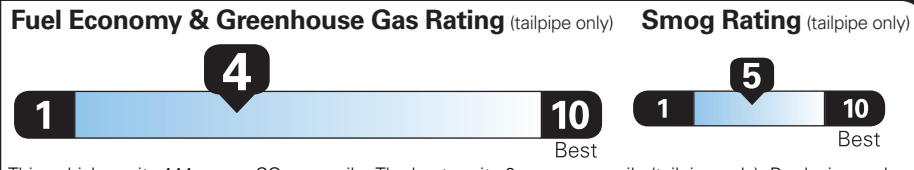

XLT BLACK PKG DISCOUNT - 500.00

TOTAL SAVINGS - 3,500.00

(MSRP)

EPA DOT

Fuel Economy and Environment

Gasoline Vehicle

Fuel Economy

20 MPG combined city/hwy, 18 city, 23 highway, 5.0 gallons per 100 miles

Standard Pickup Trucks range from 12 to 87 MPG. The best vehicle rates 146 MPGe.

You spend \$4,000

more in fuel costs over 5 years compared to the average new vehicle.

Annual fuel cost \$2,500

Actual results will vary for many reasons, including driving conditions and how you drive and maintain your vehicle. The average new vehicle gets 29 MPG and costs \$8,500 to fuel over 5 years. Cost estimates are based on 15,000 miles per year at \$3.30 per gallon. MPGe is miles per gasoline gallon equivalent. Vehicle emissions are a significant cause of climate change and smog.