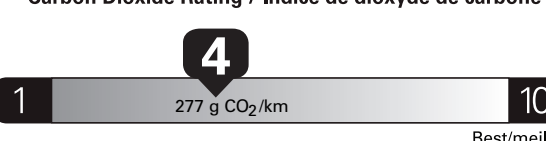

EQUIPMENT GROUP 301A

•XLT SERIES

1,250.00

OPTIONAL EQUIPMENT/OTHER

- 2026 MODEL YEAR
- FEDERAL EXCISE TAX 100.00
- 275/65R18 BSW ALL-TERRAIN
- 3.55 NON-LIMITED-SLIP AXLE NO CHARGE
- 6650# GVWR PACKAGE
- XLT BLACK APPEARANCE PACKAGE 1,075.00
- .18" GLOSS BLACK WHEELS
- 50 STATE EMISSIONS NO CHARGE
- FLOOR LINER-TRAY W/CARPET MATS 300.00
- KEYLESS ENTRY KEYPAD-DRVR SIDE 625.00
- CONN PKG: 1YR INCL W/FORD APP
- SPORT CLOTH 40/CON/40 FR SEAT NO CHARGE

PRICE INFORMATION

BASE PRICE	$67,025.00
TOTAL OPTIONS/OTHER	3,350.00
TOTAL VEHICLE & OPTIONS/OTHER	70,375.00
DESTINATION & DELIVERY	2,695.00

TOTAL BEFORE REDUCTIONS	73,070.00
2.7L ECOBOOST DISCOUNT	- 500.00
XLT SERIES DISCOUNT	- 1,750.00

TOTAL REDUCTIONS	- 2,250.00

"THIS VEH. NOT INTENDED FOR
SALE OR REGISTRATION IN US"
RETAIL PRICES EXCLUDE
GST/HST

(MSRP)*

Canada

ENERGUIDE

Gasoline Vehicle
Véhicule à essence

Fuel Consumption / Consommation de carburant

11.8

combined/combinée

L/100 km

13.1

city
ville

10.2

highway
route

24

mi/gal

Annual fuel COST
for an annual distance of 20,000 km, and an
average fuel price of $1.50 per litre

$ 3 540

Coût annuel en carburant

pour une distance annuelle de 20 000 km, et un
prix moyen du carburant de 1,50 $ par litre

Standard pickup trucks range

from /
Les camionnettes ordinaires font
entre
2.7 - 19.7 L_e/100 km

L_e is gasoline litre equivalent
L_e signifie litre équivalent d'essence

Carbon Dioxide Rating / Indice de dioxyde de carbone

Tailpipe emissions only / Émissions du tuyau d'échappement seulement