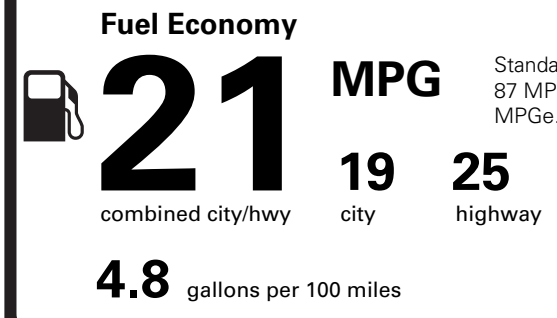

INCLUDED ON THIS VEHICLE

1. **EQUIPMENT GROUP 302A**
2. XLT SERIES
   - LED SIDE-MIRROR SPOTLIGHTS
   - POWER-SLIDING REAR WINDOW

OPTIONAL EQUIPMENT/OTHER

- 3.55 ELECTRONIC LOCK RR AXLE 470.00
- 6426# GVWR PACKAGE NO CHARGE
- FRONT LICENSE PLATE BRACKET XLT BLACK APPEARANCE PACKAGE 920.00
- .265/60R18 BSW ALL-SEASON .18" GLOSS BLACK WHEELS NO CHARGE
- 50 STATE EMISSIONS MIRROR MAN FOLD W/POWER GLASS EXTENDED RANGE 36GAL FUEL TANK SECURICODE KEYLESS-KEYPAD CONN PKG: 1 YR INCL W/FORD APP TX BADGE 455.00

(MSRP)

7,330.00

470.00

NO CHARGE

920.00

NO CHARGE

455.00

PRICE INFORMATION

BASE PRICE $48,055.00 TOTAL OPTIONS/OTHER 9,175.00

TOTAL VEHICLE & OPTIONS/OTHER DESTINATION & DELIVERY 57,230.00 2,795.00

TOTAL BEFORE DISCOUNTS 60,025.00

XLT 2.7L DISCOUNT - 1,000.00

XLT MID DISCOUNT - 2,000.00

XLT BLACK PKG DISCOUNT - 500.00

TOTAL SAVINGS - 3,500.00

EPA DOT Fuel Economy and Environment

Gasoline Vehicle