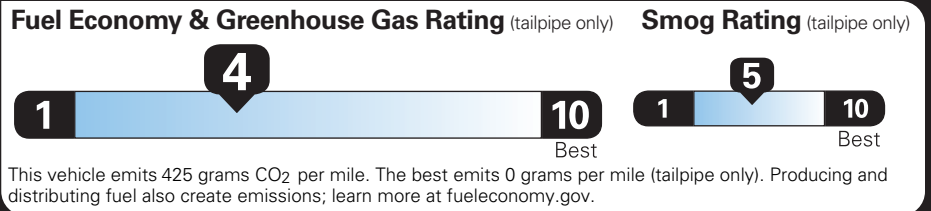

You spend **$3,250** more in fuel costs over 5 years compared to the average new vehicle.

Annual fuel cost **$2,350**