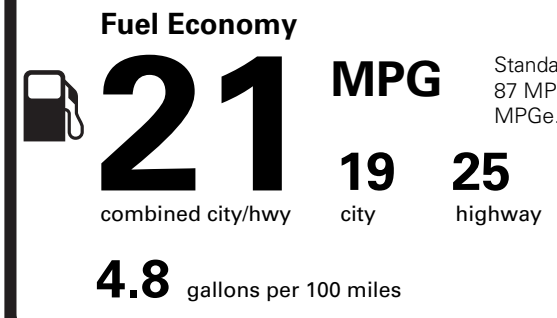

INCLUDED ON THIS VEHICLE

1. **EQUIPMENT GROUP 302A**
2. XLT SERIES
   - LED SIDE-MIRROR SPOTLIGHTS
   - POWER-SLIDING REAR WINDOW

(MSRP)

7,330.00

OPTIONAL EQUIPMENT/OTHER

- 275/60R20 BSW ALL-SEASON
- 3.55 RATIO REGULAR AXLE
- 6426# GVWR PACKAGE
- 50 STATE EMISSIONS
- MIRROR MAN FOLD W/POWER GLASS
- FLOW THRU CONSOLE VINYL LID
- EXTENDED RANGE 36GAL FUEL TANK
- SECURICODE KEYLESS-KEYPAD
- CONN PKG: 1 YR INCL W/FORD APP
- XLT CHROME APPEARANCE PACKAGE
- .6" BRIGHT ANODIZED STEP BAR
- .20" CHROME-LIKE PVD WHEELS

NO CHARGE

NO CHARGE

325.00

455.00

1,620.00

PRICE INFORMATION

BASE PRICE $48,055.00
TOTAL OPTIONS/OTHER 9,730.00

TOTAL VEHICLE & OPTIONS/OTHER 57,785.00
DESTINATION & DELIVERY 2,795.00

TOTAL BEFORE DISCOUNTS 60,580.00

XLT 2.7L DISCOUNT - 1,000.00

XLT MID DISCOUNT - 2,000.00

XLT CHROME PKG DISCOUNT - 1,000.00

TOTAL SAVINGS - 4,000.00

EPA DOT Fuel Economy and Environment

Gasoline Vehicle