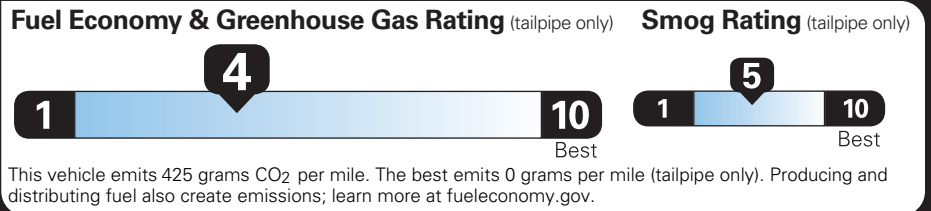

You spend $3,250

more in fuel costs over 5 years

compared to the average new vehicle.

Annual fuel cost $2,350