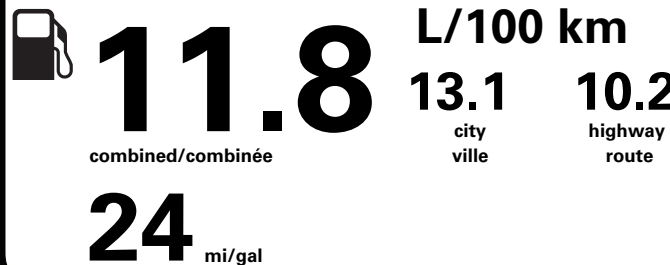

(MSRP)*

1,970.00

100.00

600.00

NO CHARGE

1,875.00

NO CHARGE

PRICE INFORMATION

BASE PRICE	$65,020.00
TOTAL OPTIONS/OTHER	4,545.00
TOTAL VEHICLE & OPTIONS/OTHER	69,565.00
DESTINATION & DELIVERY	2,695.00

TOTAL BEFORE REDUCTIONS	72,260.00
STX SERIES DISCOUNT	- 1,750.00
2.7L ECOBOOST DISCOUNT	- 500.00

TOTAL REDUCTIONS	- 2,250.00

"THIS VEH. NOT INTENDED FOR SALE OR REGISTRATION IN US" RETAIL PRICES EXCLUDE GST/HST

(MSRP)*

SOLD TO/VENDU A
Mt. Brydges Ford Sales Ltd.
8791 Glendon Drive
Mt Brydges ON CAN N0L 1W0

B80 187

RAMP ONE/
TERMINAL UN

CM6B

DEALER NO./CONCESSIONNAIRE

B80 187

TOTAL MSRP $70,010.00

SHIP TO (IF OTHER THAN SOLD TO) /
EXPEDIER A (SI AUTRE QUE L'ACHETEUR)

RAMP TWO/
TERMINAL DEUX

FINAL ASSEMBLY PLANT/
USINE DE MONTAGE

KANSAS CITY

* MANUFACTURER'S SUGGESTED RETAIL PRICE = MSRP

* NOTE: THIS PRICE HAS BEEN DEVELOPED AS A GUIDE. DEALERS MAY SELL FOR LESS AND ARE NOT UNDER ANY OBLIGATION TO ACCEPT THIS SUGGESTED RETAIL PRICE.

SHIP THROUGH/EXPEDIER VIA

METHOD OF TRANSP /
MODE DE TRANSPORT

ITEM #: B8-A065 O/T 2

CONVOY

TD271 N RE 2X 645 001824 04 27 26

Gasoline Vehicle
Véhicule à essence

Fuel Consumption / Consommation de carburant

Annual fuel COST
for an annual distance of 20,000 km, and an average fuel price of $1.50 per litre

$ 3 540

Coût annuel en carburant

pour une distance annuelle de 20 000 km, et un prix moyen du carburant de 1,50 $ par litre

2.7 - 19.7 L_e/100 km

L_e is gasoline litre equivalent
L_e signifie litre équivalent d'essence