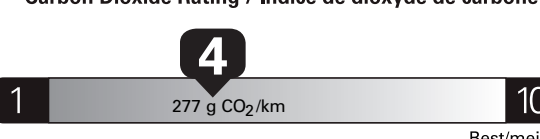

Carbon Dioxide Rating / Indice de dioxyde de carbone

Tailpipe emissions only / Émissions du tuyau d'échappement seulement