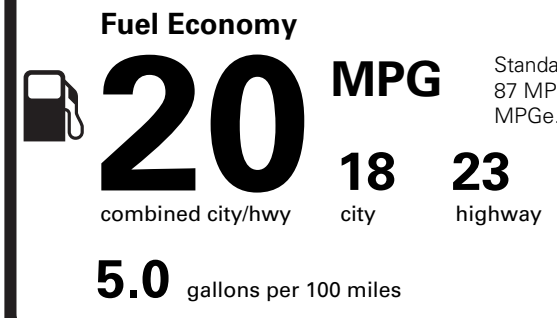

INCLUDED ON THIS VEHICLE

EQUIPMENT GROUP 200A

- STX SERIES
- LED FOG LAMPS

(MSRP)

1,705.00

OPTIONAL EQUIPMENT/OTHER

275/60R20 BSW ALL-TERRAIN
3.55 ELECTRONIC LOCK RR AXLE
6650# GVWR PACKAGE
FRONT LICENSE PLATE BRACKET
50 STATE EMISSIONS
FLOOR LINER - TRAY STYLE
FLOW THRU CONSOLE VINYL LID
20" DARK GRAY ALUMINIUM WHLS
EXTENDED RANGE 36GAL FUEL TANK
INTEGRATED TRAILER BRAKE CONT
CONN PKG: 1 YR INCL W/FORD APP
BEDLINER-TOUGHBED SPRAYIN*ACCY

470.00

NO CHARGE

NO CHARGE

200.00

275.00

625.00

PRICE INFORMATION

BASE PRICE $51,070.00
TOTAL OPTIONS/OTHER 3,275.00

TOTAL VEHICLE & OPTIONS/OTHER 54,345.00
DESTINATION & DELIVERY 2,795.00

TOTAL BEFORE DISCOUNTS 57,140.00
STX MID DISCOUNT - 3,000.00
STX 2.7L DISCOUNT - 1,000.00

TOTAL SAVINGS - 4,000.00

EPA DOT Fuel Economy and Environment

Gasoline Vehicle