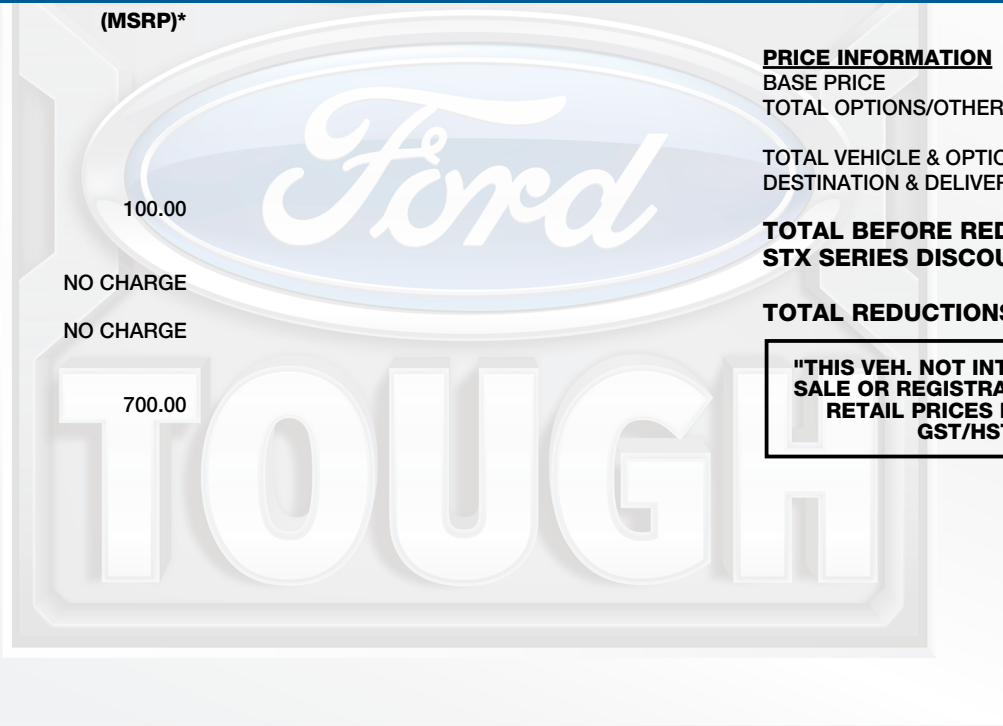

INTERIOR

- 4" CLUSTER DISPLAY 12" CENTRE DISPLAY A/C-MANUAL SINGLE ZONE AM/FM STEREO DUAL SUNVISORS FLOOR COVER - CARPET ILLUMINATED ENTRY OVERHEAD CONSOLE POWER DOOR LOCKS & WINDOWS REARVIEW MIRROR-DAY/NIGHT STEERING COLUMN-MANUAL T/T

FUNCTIONAL

- 5G MODEM BLIS W/CROSS TRAFFIC ALERT CRUISE CONTROL CURVE CONTROL FORD APP HILL START ASSIST LANE-KEEPING SYSTEM PARKING SENSORS - REAR POST-COLLISION BRAKING PRE-COLLISION ASSIST W/AEB REAR VIEW CAMERA SYNC4 WITH APPLINK

SAFETY/SECURITY

- ADVANCETRAC™ W/ ROLL STABILITY CONTROL AIRBAGS - SAFETY CANOPY® AIRBAGS-DRIVER/PASSENGER CENTRE HIGH MOUNT STOPLAMP DAYTIME RUNNING LIGHTS PERIMETER ALARM SECURE PKG 1 YR INCLUDED SECURILOCK® ANTI-THEFT SYS SOS POST CRASH ALERT SYST TIRE PRESSURE MONITOR SYS

WARRANTY

- 3YR/60,000KM BASIC 5YR/100,000KM POWERTRAIN ROADSIDE ASSISTANCE 24 HRS

INCLUDED ON THIS VEHICLE

EQUIPMENT GROUP 200B

•STX SERIES

OPTIONAL EQUIPMENT/OTHER

- 2026 MODEL YEAR FEDERAL EXCISE TAX 100.00 .18" GLOSS BLACK WHEELS .275/65R18 BSW ALL-TERRAIN 3.55 NON-LIMITED-SLIP AXLE 6650# GVWR PACKAGE 50 STATE EMISSIONS NO CHARGE CLOTH FRONT SEATS W/CNSL&LID CONN PKG: 1YR INCL W/FORD APP 700.00 BEDLINER TOUH BED SPRAY-IN NO CHARGE

(MSRP)*

100.00

NO CHARGE

NO CHARGE

700.00

PRICE INFORMATION

Table with 2 columns: Description, (MSRP)*. Rows: BASE PRICE $65,020.00, TOTAL OPTIONS/OTHER 800.00, TOTAL VEHICLE & OPTIONS/OTHER 65,820.00, DESTINATION & DELIVERY 2,695.00.

TOTAL BEFORE REDUCTIONS 68,515.00

STX SERIES DISCOUNT - 1,750.00

TOTAL REDUCTIONS - 1,750.00

"THIS VEH. NOT INTENDED FOR SALE OR REGISTRATION IN US" RETAIL PRICES EXCLUDE GST/HST

Gasoline Vehicle Véhicule à essence