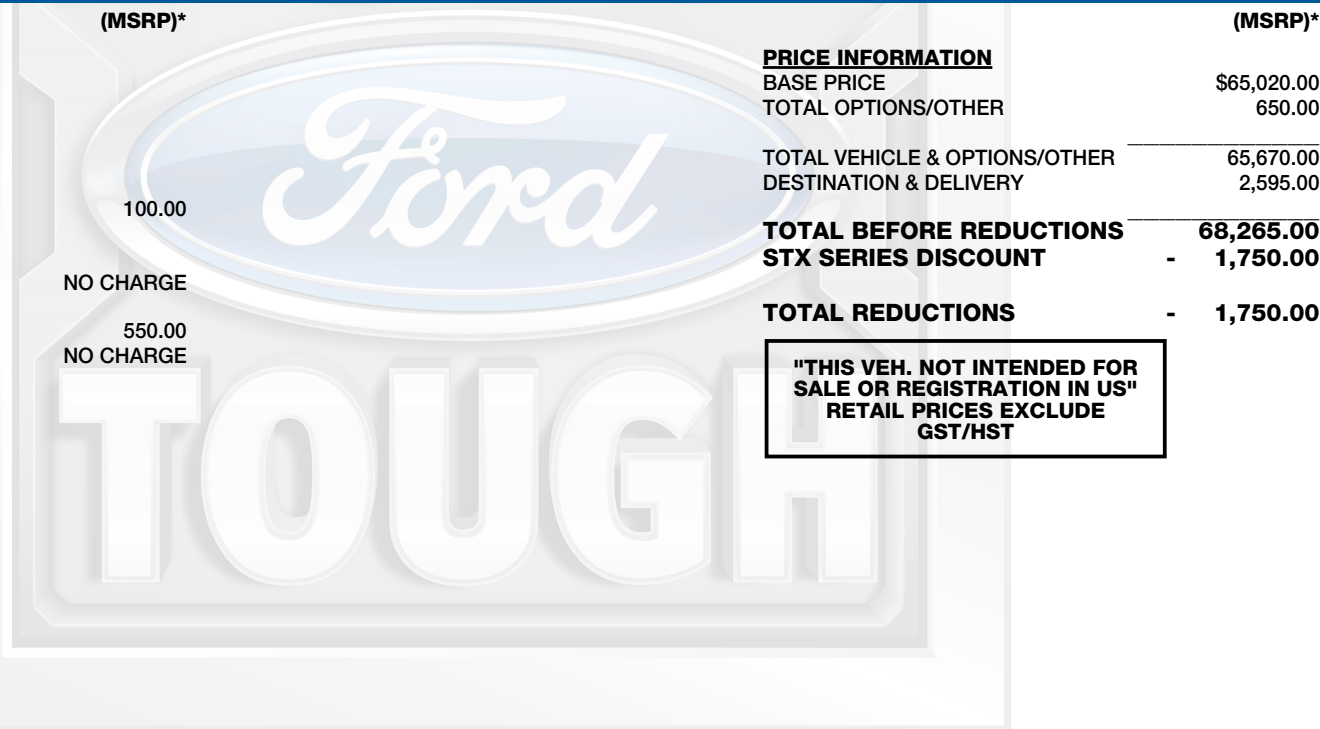

INTERIOR

- 4" CLUSTER DISPLAY
- 12" CENTRE DISPLAY
- A/C-MANUAL SINGLE ZONE
- AM/FM STEREO
- DUAL SUNVISORS
- FLOOR COVER - CARPET
- ILLUMINATED ENTRY
- OVERHEAD CONSOLE
- POWER DOOR LOCKS & WINDOWS
- REARVIEW MIRROR-DAY/NIGHT
- STEERING COLUMN-MANUAL T/T

FUNCTIONAL

- 5G MODEM
- BLIS W/CROSS TRAFFIC ALERT
- CRUISE CONTROL
- CURVE CONTROL
- FORD APP
- HILL START ASSIST
- LANE-KEEPING SYSTEM
- PARKING SENSORS - REAR
- POST-COLLISION BRAKING
- PRE-COLLISION ASSIST W/AEB
- REAR VIEW CAMERA
- SYNC4 WITH APPLINK

SAFETY/SECURITY

- ADVANCETRAC™/ROLL STABILITY CONTROL
- AIRBAGS - SAFETY CANOPY®
- AIRBAGS-DRIVER/PASSENGER
- CENTRE HIGH MOUNT STOPLAMP
- DAYTIME RUNNING LIGHTS
- PERIMETER ALARM
- SECURE PKG 1 YR INCLUDED
- SECURILOCK® ANTI-THEFT SYS
- SOS POST CRASH ALERT SYST
- TIRE PRESSURE MONITOR SYS

WARRANTY

- 3YR/60,000KM BASIC
- 5YR/100,000KM POWERTRAIN
- ROADSIDE ASSISTANCE 24 HRS

INCLUDED ON THIS VEHICLE

EQUIPMENT GROUP 200B

•STX SERIES

OPTIONAL EQUIPMENT/OTHER

- 2026 MODEL YEAR
- FEDERAL EXCISE TAX
- .18" GLOSS BLACK WHEELS
- .275/65R18 BSW ALL-TERRAIN
- 3.55 NON-LIMITED-SLIP AXLE
- 6650# GVWR PACKAGE
- ENGINE BLOCK HEATER
- 50 STATE EMISSIONS
- CLOTH FRONT SEATS W/CNSL&LID
- CONN PKG: 1YR INCL W/FORD APP

(MSRP)*

100.00

NO CHARGE

550.00

NO CHARGE

PRICE INFORMATION

BASE PRICE	$65,020.00
TOTAL OPTIONS/OTHER	650.00
TOTAL VEHICLE & OPTIONS/OTHER	65,670.00
DESTINATION & DELIVERY	2,595.00

TOTAL BEFORE REDUCTIONS 68,265.00

STX SERIES DISCOUNT - 1,750.00

TOTAL REDUCTIONS - 1,750.00

"THIS VEH. NOT INTENDED FOR SALE OR REGISTRATION IN US" RETAIL PRICES EXCLUDE GST/HST

TOTAL MSRP $66,515.00

* MANUFACTURER'S SUGGESTED RETAIL PRICE = MSRP

* NOTE: THIS PRICE HAS BEEN DEVELOPED AS A GUIDE. DEALERS MAY SELL FOR LESS AND ARE NOT UNDER ANY OBLIGATION TO ACCEPT THIS SUGGESTED RETAIL PRICE.

SOLD TO/VENDU A Kentwood Ford Sales Inc. 13344 97th Street Edmonton AB CAN T5E 4C9	B60 230	RAMP ONE/ TERMINAL UN CB8G	DEALER NO./CONCESSIONNAIRE B60 230
SHIP TO (IF OTHER THAN SOLD TO) / EXPEDIER A (SI AUTRE QUE L'ACHETEUR)	RAMP TWO/ TERMINAL DEUX	FINAL ASSEMBLY PLANT/ USINE DE MONTAGE KANSAS CITY	
SHIP THROUGH/EXPEDIER VIA	METHOD OF TRANSP / MODE DE TRANSPORT CONVOY	ITEM #: B6-K019 O/T 2	

TA281 N RE 2X 630 001579 01 28 26

ENERGUIDE

Gasoline Vehicle
Véhicule à essence