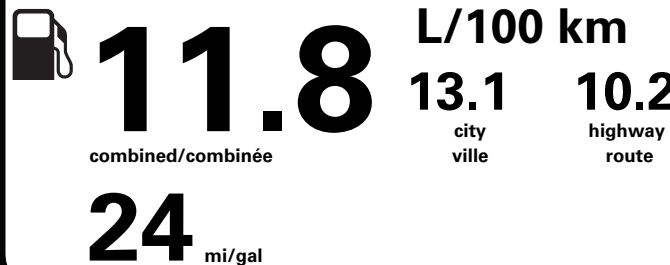

Fuel Consumption / Consommation de carburant

Annual fuel **COST**
for an annual distance of 20,000 km, and an average fuel price of $1.50 per litre

$ 3 540

Coût annuel en carburant

pour une distance annuelle de 20 000 km, et un prix moyen du carburant de 1,50 $ par litre

Standard pickup trucks range from /
Les camionnettes ordinaires font entre
2.7 - 19.7 L_e/100 km

L_e is gasoline litre equivalent
L_e signifie litre équivalent d'essence

Carbon Dioxide Rating / Indice de dioxyde de carbone

Smog Rating / Indice de Smog

Tailpipe emissions only / Émissions du tuyau d'échappement seulement

Estimates are based on Government of Canada approved criteria and testing methods. Vehicle's actual fuel consumption will vary.

Estimations établies selon des méthodes d'essai et des critères approuvés par le gouvernement du Canada. La consommation de carburant réelle du véhicule variera.

For more information visit

vehicles.nrcan.gc.ca

Pour plus d'information visitez

vehicules.nrcan.gc.ca

U.S. GOVERNMENT SAFETY RATINGS
COTES DE SÉCURITÉ DU GOUVERNEMENT AMÉRICAIN

Overall Vehicle Score / Cote globale du véhicule	★★★★★
Frontal Crash / Collision frontale	★★★★★
Side Crash / Collision latérale	★★★★★
Rollover / Capotage	★★★★

Star ratings range from 1 to 5 stars (*****), with 5 being the highest.
Les cotes varient de 1 à 5 étoiles (*****), 5 étant la cote la plus élevée.

Source: U.S. National Highway Traffic Safety Administration
For more information / Pour de plus amples renseignements
www.safercar.gov

1FTEW2LP5TKD29648

FordPass Connect™

Download the FordPass™ app* and you can:

Access Vehicle Control Features

- Remotely start, lock and unlock your vehicle.
- Locate your vehicle and check approximate fuel range.
- Receive vehicle health alerts.

Activate 4G LTE Wi-Fi Hotspot

- New vehicles include a 3-month or 3GB data (whichever comes first) Wi-Fi trial.
- Connect up to ten Wi-Fi-equipped devices.

Ask your sales consultant for more details.

Scan code not operational at this time

FOR PLANT USE ONLY

Insist on Ford Protect! The only extended service plan fully backed by Ford and honored at every Ford dealership in the US and Canada. See your Ford dealer for additional details, or visit www.ford.ca for more information.

Personalize your vehicle with Ford Custom Accessories. Genuine Ford Accessories are engineered for your vehicle and can be included under the Ford New Vehicle Limited Warranty. Certain conditions, limitations and exclusions apply. See your Dealer for details.