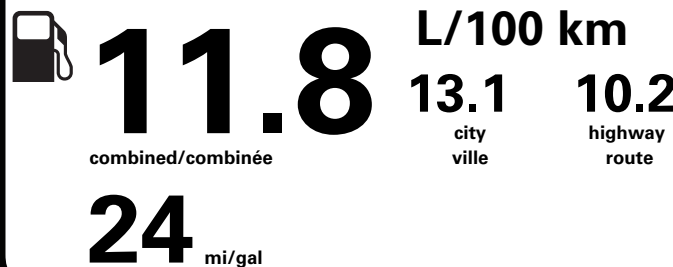

SAFETY/SECURITY

- ADVANCETRAC™ W/ ROLL STABILITY CONTROL AIRBAGS - SAFETY CANOPY® AIRBAGS-DRIVER/PASSENGER CENTRE HIGH MOUNT STOPLAMP DAYTIME RUNNING LIGHTS PERIMETER ALARM SECURE PKG 1 YR INCLUDED SECURILOCK® ANTI-THEFT SYS SOS POST CRASH ALERT SYST TIRE PRESSURE MONITOR SYS

WARRANTY

- 3YR/60,000KM BASIC 5YR/100,000KM POWERTRAIN ROADSIDE ASSISTANCE 24 HRS

INCLUDED ON THIS VEHICLE

EQUIPMENT GROUP 200B

•STX SERIES

OPTIONAL EQUIPMENT/OTHER

- 2026 MODEL YEAR FEDERAL EXCISE TAX 100.00 .18" GLOSS BLACK WHEELS .275/65R18 BSW ALL-TERRAIN 3.55 NON-LIMITED-SLIP AXLE 6650# GVWR PACKAGE 50 STATE EMISSIONS NO CHARGE CLOTH FRONT SEATS W/CNSL&LID CONN PKG: 1YR INCL W/FORD APP 700.00 BEDLINER TOUH BED SPRAY-IN NO CHARGE

(MSRP)*

100.00

NO CHARGE

NO CHARGE

700.00

(MSRP)*

PRICE INFORMATION

Table with 2 columns: Description, (MSRP)*. Rows: BASE PRICE $65,020.00, TOTAL OPTIONS/OTHER 800.00, TOTAL VEHICLE & OPTIONS/OTHER 65,820.00, DESTINATION & DELIVERY 2,695.00.

TOTAL BEFORE REDUCTIONS 68,515.00 STX SERIES DISCOUNT - 1,750.00

TOTAL REDUCTIONS - 1,750.00

"THIS VEH. NOT INTENDED FOR SALE OR REGISTRATION IN US" RETAIL PRICES EXCLUDE GST/HST

Gasoline Vehicle Véhicule à essence

Fuel Consumption / Consommation de carburant

Annual fuel COST for an annual distance of 20,000 km, and an average fuel price of $1.50 per litre

$ 3 540

Coût annuel en carburant pour une distance annuelle de 20 000 km, et un prix moyen du carburant de 1,50 $ par litre

Standard pickup trucks range from / Les camionnettes ordinaires font entre 2.7 - 19.7 L_e/100 km

L_e is gasoline litre equivalent L_e signifie litre équivalent d'essence

Carbon Dioxide Rating / Indice de dioxyde de carbone

Smog Rating / Indice de Smog

Tailpipe emissions only / Émissions du tuyau d'échappement seulement

Estimates are based on Government of Canada approved criteria and testing methods. Vehicle's actual fuel consumption will vary.

Estimations établies selon des méthodes d'essai et des critères approuvés par le gouvernement du Canada. La consommation de carburant réelle du véhicule variera.

For more information visit

vehicles.nrcan.gc.ca

Pour plus d'information visitez

vehicules.nrcan.gc.ca

U.S. GOVERNMENT SAFETY RATINGS COTES DE SÉCURITÉ DU GOUVERNEMENT AMÉRICAIN

Table of safety ratings: Overall Vehicle Score (5 stars), Frontal Crash (5 stars), Side Crash (5 stars), Rollover (4 stars).

Star ratings range from 1 to 5 stars (*****), with 5 being the highest. Les cotes varient de 1 à 5 étoiles (*****), 5 étant la cote la plus élevée.

Source: U.S. National Highway Traffic Safety Administration For more information / Pour de plus amples renseignements www.safercar.gov

Download the Ford app Connect your Ford with your phone

Available Remote Features*

- Remote Start, Lock and Unlock GPS Location Vehicle Health Monitoring

Table with 4 columns: Sold to/Vendu à, Dealer No./Concessionnaire, Ship to/Expédier à, Ship through/Expédier via. Includes address for Southlake Ford Lincoln and Kansas City.

TOTAL MSRP $66,765.00

* MANUFACTURER'S SUGGESTED RETAIL PRICE = MSRP * NOTE: THIS PRICE HAS BEEN DEVELOPED AS A GUIDE. DEALERS MAY SELL FOR LESS AND ARE NOT UNDER ANY OBLIGATION TO ACCEPT THIS SUGGESTED RETAIL PRICE.

1FTEW2LP4TKD80090

Insist on Ford Protect! The only extended service plan fully backed by Ford and honored at every Ford dealership in the US and Canada. See your Ford dealer for additional details, or visit www.ford.ca for more information.

Personalize your vehicle with Ford Custom Accessories. Genuine Ford Accessories are engineered for your vehicle and can be included under the Ford New Vehicle Limited Warranty. Certain conditions, limitations and exclusions apply. See your Dealer for details.

Scan code not operational at this time

FOR PLANT USE ONLY