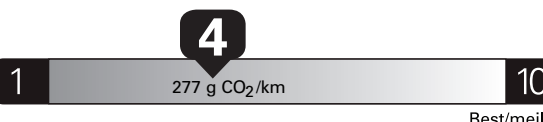

WARRANTY

- 3YR/60,000KM BASIC 5YR/100,000KM POWERTRAIN ROADSIDE ASSISTANCE 24 HRS

INCLUDED ON THIS VEHICLE

EQUIPMENT GROUP 200A

- STX SERIES FOG LAMPS

OPTIONAL EQUIPMENT/OTHER

- 2026 MODEL YEAR FEDERAL EXCISE TAX 275/60R20 BSW ALL-TERRAIN 3.55 NON-LIMITED-SLIP AXLE 6650# GVWR PACKAGE 50 STATE EMISSIONS CLOTH FRONT SEATS W/CNSL&LID 20" DARK GREY ALUMINUM WHEELS CONN PKG: 1YR INCL W/FORD APP

(MSRP)*

1,970.00

100.00

NO CHARGE

NO CHARGE

PRICE INFORMATION

BASE PRICE $65,020.00 TOTAL OPTIONS/OTHER 2,070.00

TOTAL VEHICLE & OPTIONS/OTHER 67,090.00 DESTINATION & DELIVERY 2,695.00

TOTAL BEFORE REDUCTIONS 69,785.00 STX SERIES DISCOUNT - 1,750.00 2.7L ECOBOOST DISCOUNT - 500.00

TOTAL REDUCTIONS - 2,250.00

"THIS VEH. NOT INTENDED FOR SALE OR REGISTRATION IN US" RETAIL PRICES EXCLUDE GST/HST

Canada

ENERGUIDE

Gasoline Vehicle Véhicule à essence

Fuel Consumption / Consommation de carburant

11.8 L/100 km combined/combinée 13.1 city ville 10.2 highway route 24 mi/gal

Annual fuel COST for an annual distance of 20,000 km, and an average fuel price of $1.50 per litre

$ 3 540

Coût annuel en carburant pour une distance annuelle de 20 000 km, et un prix moyen du carburant de 1,50 $ par litre

Standard pickup trucks range from / Les camionnettes ordinaires font entre 2.7 - 19.7 L_e/100 km

L_e is gasoline litre equivalent L_e signifie litre équivalent d'essence

Carbon Dioxide Rating / Indice de dioxyde de carbone

Tailpipe emissions only / Émissions du tuyau d'échappement seulement