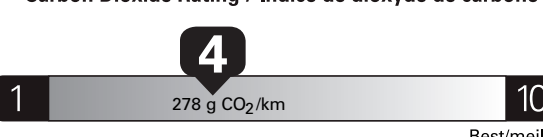

Carbon Dioxide Rating / Indice de dioxyde de carbone