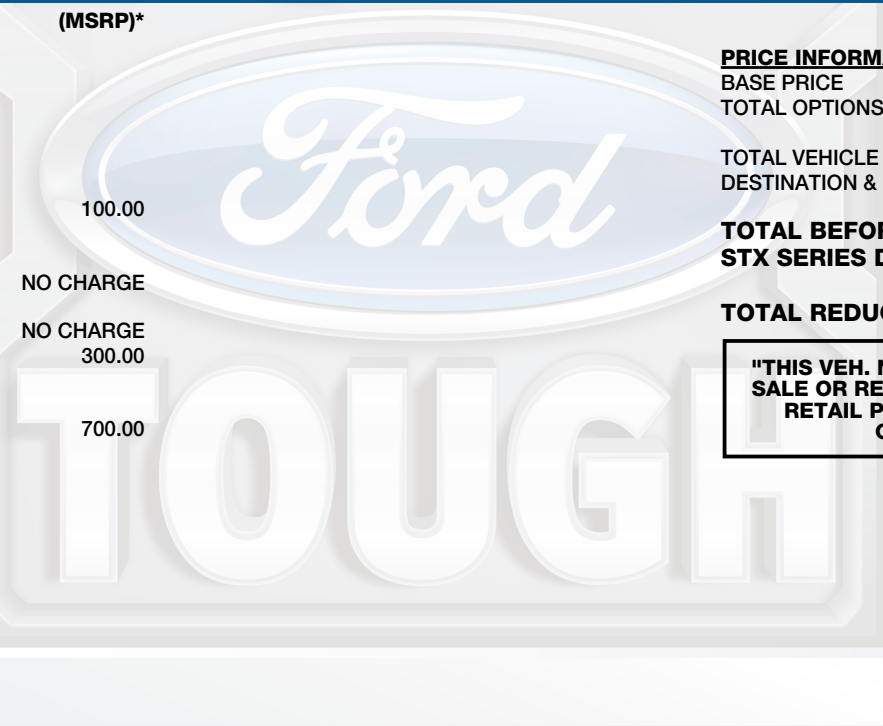

INTERIOR

- 4" CLUSTER DISPLAY
- 12" CENTRE DISPLAY
- A/C-MANUAL SINGLE ZONE
- AM/FM STEREO
- DUAL SUNVISORS
- FLOOR COVER - CARPET
- ILLUMINATED ENTRY
- OVERHEAD CONSOLE
- POWER DOOR LOCKS & WINDOWS
- REARVIEW MIRROR-DAY/NIGHT
- STEERING COLUMN-MANUAL T/T

FUNCTIONAL

- 5G MODEM
- BLIS W/CROSS TRAFFIC ALERT
- CRUISE CONTROL
- CURVE CONTROL
- FORD APP
- HILL START ASSIST
- LANE-KEEPING SYSTEM
- PARKING SENSORS - REAR
- POST-COLLISION BRAKING
- PRE-COLLISION ASSIST W/AEB
- REAR VIEW CAMERA
- SYNC4 WITH APPLINK

SAFETY/SECURITY

- ADVANCETRAC™ W/ ROLL STABILITY CONTROL
- AIRBAGS - SAFETY CANOPY®
- AIRBAGS-DRIVER/PASSENGER
- CENTRE HIGH MOUNT STOPLAMP
- DAYTIME RUNNING LIGHTS
- PERIMETER ALARM
- SECURE PKG 1 YR INCLUDED
- SECURILOCK® ANTI-THEFT SYST
- SOS POST CRASH ALERT SYST
- TIRE PRESSURE MONITOR SYST

WARRANTY

- 3YR/60,000KM BASIC
- 5YR/100,000KM POWERTRAIN
- ROADSIDE ASSISTANCE 24 HRS

INCLUDED ON THIS VEHICLE

EQUIPMENT GROUP 200B

•STX SERIES

OPTIONAL EQUIPMENT/OTHER

- 2026 MODEL YEAR
- FEDERAL EXCISE TAX 100.00
- .18" GLOSS BLACK WHEELS
- .275/65R18 BSW ALL-TERRAIN
- 3.55 NON-LIMITED-SLIP AXLE
- 6650# GVWR PACKAGE
- 50 STATE EMISSIONS
- FLOOR LINER-TRAY W/CARPET MATS
- CLOTH FRONT SEATS W/CNSL&LID
- CONN PKG: 1YR INCL W/FORD APP
- BEDLINER TOUH BED SPRAY-IN 700.00

(MSRP)*

PRICE INFORMATION

BASE PRICE	$65,020.00
TOTAL OPTIONS/OTHER	1,100.00
TOTAL VEHICLE & OPTIONS/OTHER	66,120.00
DESTINATION & DELIVERY	2,695.00

TOTAL BEFORE REDUCTIONS 68,815.00
STX SERIES DISCOUNT - 1,750.00

TOTAL REDUCTIONS - 1,750.00

"THIS VEH. NOT INTENDED FOR SALE OR REGISTRATION IN US" RETAIL PRICES EXCLUDE GST/HST

(MSRP)*

SOLD TO/ VENDU A Performance Ford Sales Inc. 1150 Provincial Road Windsor ON CAN N8W 5W2	A80 009	RAMP ONE/ TERMINAL UN CC58	DEALER NO./CONCESSIONNAIRE A80 009
SHIP TO (IF OTHER THAN SOLD TO) / EXPEDIER A (SI AUTRE QUE L'ACHETEUR) Performance Ford Sales Inc. A80 009 1150 Provincial Road Windsor ON CAN N8W 5W2	A80 009	RAMP TWO/ TERMINAL DEUX	FINAL ASSEMBLY PLANT/ USINE DE MONTAGE KANSAS CITY
SHIP THROUGH/EXPEDIER VIA KANSAS CITY VPC 8250 NE UNGD P163 KANSAS CITY MO	METHOD OF TRANSP / MODE DE TRANSPORT CONVOY	ITEM #: A8-D005 O/T 2	

TOTAL MSRP $67,065.00

* MANUFACTURER'S SUGGESTED RETAIL PRICE = MSRP

* NOTE: THIS PRICE HAS BEEN DEVELOPED AS A GUIDE. DEALERS MAY SELL FOR LESS AND ARE NOT UNDER ANY OBLIGATION TO ACCEPT THIS SUGGESTED RETAIL PRICE.

TB042 N RE 2X 635 000486 02 04 26

ENERGUIDE

Gasoline Vehicle
Véhicule à essence