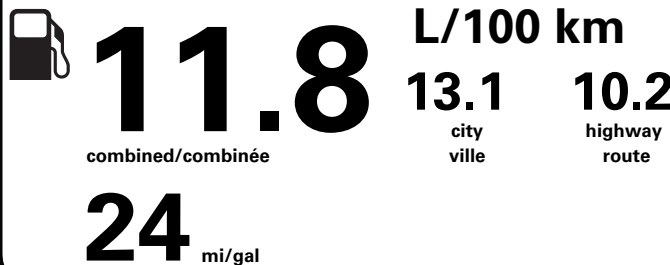

SAFETY/SECURITY

- ADVANCETRAC™W/ ROLL STABILITY CONTROL
- AIRBAGS - SAFETY CANOPY®
- AIRBAGS-DRIVER/PASSENGER
- CENTRE HIGH MOUNT STOPLAMP
- DAYTIME RUNNING LIGHTS
- PERIMETER ALARM
- SECURE PKG 1 YR INCLUDED
- SECURILOCK® ANTI-THEFT SYS
- SOS POST CRASH ALERT SYST
- TIRE PRESSURE MONITOR SYS

WARRANTY

- 3YR/60,000KM BASIC
- 5YR/100,000KM POWERTRAIN
- ROADSIDE ASSISTANCE 24 HRS

INCLUDED ON THIS VEHICLE

EQUIPMENT GROUP 200A

- •STX SERIES
- •FOG LAMPS

OPTIONAL EQUIPMENT/OTHER

- 2026 MODEL YEAR
- FEDERAL EXCISE TAX
- 275/60R20 BSW ALL-TERRAIN
- 3.55 NON-LIMITED-SLIP AXLE
- 6650# GVWR PACKAGE
- STX BLACK APPEARANCE PACKAGE
- .20" GLOSS BLACK WHEELS
- 50 STATE EMISSIONS
- FLOOR LINER-TRAY W/CARPET MATS
- CLOTH FRONT SEATS W/CNSL&LID
- CONN PKG: 1YR INCL W/FORD APP
- BEDLINER TOUH BED SPRAY-IN

(MSRP)*

1,970.00

100.00

NO CHARGE

1,875.00

NO CHARGE

300.00

700.00

PRICE INFORMATION

BASE PRICE	$65,020.00
TOTAL OPTIONS/OTHER	4,945.00
TOTAL VEHICLE & OPTIONS/OTHER	69,965.00
DESTINATION & DELIVERY	2,695.00

TOTAL BEFORE REDUCTIONS	72,660.00
STX SERIES DISCOUNT	- 1,750.00
2.7L ECOBOOST DISCOUNT	- 500.00

TOTAL REDUCTIONS	- 2,250.00

"THIS VEH. NOT INTENDED FOR SALE OR REGISTRATION IN US" RETAIL PRICES EXCLUDE GST/HST

Gasoline Vehicle
Véhicule à essence

Fuel Consumption / Consommation de carburant

Annual fuel COST
for an annual distance of 20,000 km, and an average fuel price of $1.50 per litre

$ 3 540

Coût annuel en carburant

pour une distance annuelle de 20 000 km, et un prix moyen du carburant de 1,50 $ par litre

Standard pickup trucks range from /
Les camionnettes ordinaires font entre
2.7 - 19.7 L_e/100 km

L_e is gasoline litre equivalent
L_e signifie litre équivalent d'essence