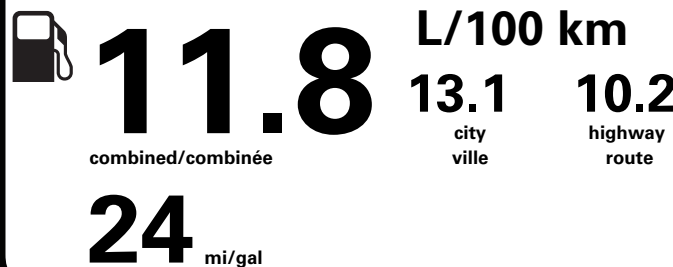

SAFETY/SECURITY

- ADVANCETRAC™W/ ROLL STABILITY CONTROL
- AIRBAGS - SAFETY CANOPY®
- AIRBAGS-DRIVER/PASSENGER
- CENTRE HIGH MOUNT STOPLAMP
- DAYTIME RUNNING LIGHTS
- PERIMETER ALARM
- SECURE PKG 1 YR INCLUDED
- SECURILOCK® ANTI-THEFT SYS
- SOS POST CRASH ALERT SYST
- TIRE PRESSURE MONITOR SYS

WARRANTY

- 3YR/60,000KM BASIC
- 5YR/100,000KM POWERTRAIN
- ROADSIDE ASSISTANCE 24 HRS

INCLUDED ON THIS VEHICLE

EQUIPMENT GROUP 200A

- •STX SERIES
- •FOG LAMPS

OPTIONAL EQUIPMENT/OTHER

- 2026 MODEL YEAR
- FEDERAL EXCISE TAX
- 275/60R20 BSW ALL-TERRAIN
- 3.55 NON-LIMITED-SLIP AXLE
- 6650# GVWR PACKAGE
- STX BLACK APPEARANCE PACKAGE
- .20" GLOSS BLACK WHEELS
- ENGINE BLOCK HEATER
- 50 STATE EMISSIONS
- FLOOR LINER-TRAY W/CARPET MATS
- CLOTH FRONT SEATS W/CNSL&LID
- CONN PKG: 1YR INCL W/FORD APP

(MSRP)*

1,970.00

100.00

NO CHARGE

1,875.00

550.00

NO CHARGE

300.00

PRICE INFORMATION

BASE PRICE	$65,020.00
TOTAL OPTIONS/OTHER	4,795.00
TOTAL VEHICLE & OPTIONS/OTHER	69,815.00
DESTINATION & DELIVERY	2,695.00

TOTAL BEFORE REDUCTIONS	72,510.00
STX SERIES DISCOUNT	- 1,750.00
2.7L ECOBOOST DISCOUNT	- 500.00

TOTAL REDUCTIONS	- 2,250.00

"THIS VEH. NOT INTENDED FOR SALE OR REGISTRATION IN US" RETAIL PRICES EXCLUDE GST/HST

Gasoline Vehicle
Véhicule à essence

Fuel Consumption / Consommation de carburant

Annual fuel **COST**
for an annual distance of 20,000 km, and an average fuel price of $1.50 per litre

$ 3 540

Coût annuel en carburant

pour une distance annuelle de 20 000 km, et un prix moyen du carburant de 1,50 $ par litre

Standard pickup trucks range from /
Les camionnettes ordinaires font entre
2.7 - 19.7 L_e/100 km

L_e is gasoline litre equivalent
L_e signifie litre équivalent d'essence

Carbon Dioxide Rating / Indice de dioxyde de carbone

Tailpipe emissions only / Émissions du tuyau d'échappement seulement

Smog Rating / Indice de Smog

Estimates are based on Government of Canada approved criteria and testing methods. Vehicle's actual fuel consumption will vary.

Estimations établies selon des méthodes d'essai et des critères approuvés par le gouvernement du Canada. La consommation de carburant réelle du véhicule variera.

For more information visit

vehicles.nrcan.gc.ca

Pour plus d'information visitez

vehicules.nrcan.gc.ca

U.S. GOVERNMENT SAFETY RATINGS
COTES DE SÉCURITÉ DU GOUVERNEMENT AMÉRICAIN

Overall Vehicle Score / Cote globale du véhicule	★★★★★
Frontal Crash / Collision frontale	★★★★★
Side Crash / Collision latérale	★★★★★
Rollover / Capotage	★★★★

Star ratings range from 1 to 5 stars (*****), with 5 being the highest. Les cotes varient de 1 à 5 étoiles (*****), 5 étant la cote la plus élevée.

Source: U.S. National Highway Traffic Safety Administration
For more information / Pour de plus amples renseignements
www.safercar.gov

FordPass Connect™

Download the FordPass™ app* and you can:

- Access Vehicle Control Features
- Remotely start, lock and unlock your vehicle.
- Locate your vehicle and check approximate fuel range.
- Receive vehicle health alerts.

Activate 4G LTE Wi-Fi Hotspot

- New vehicles include a 3-month or 3GB data (whichever comes first) Wi-Fi trial.
- Connect up to ten Wi-Fi-equipped devices.

Ask your sales consultant for more details.

Scan code not operational at this time

FOR PLANT USE ONLY

SOLD TO/VENDU A Capital Ford Lincoln Inc P.O. BOX 697 Regina SK CAN S4P 3A3	A40 620	RAMP ONE/ TERMINAL UN CW69	DEALER NO./CONCESSIONNAIRE A40 620
SHIP TO (IF OTHER THAN SOLD TO) / EXPÉDIER A (SI AUTRE QUE L'ACHETEUR)		RAMP TWO/ TERMINAL DEUX	FINAL ASSEMBLY PLANT/ USINE DE MONTAGE KANSAS CITY
SHIP THROUGH/EXPÉDIER VIA	METHOD OF TRANSP / MODE DE TRANSPORT CONVOY	ITEM #: A4-D390 O/T 2	

TOTAL MSRP $70,260.00

* MANUFACTURER'S SUGGESTED RETAIL PRICE = MSRP
* NOTE: THIS PRICE HAS BEEN DEVELOPED AS A GUIDE. DEALERS MAY SELL FOR LESS AND ARE NOT UNDER ANY OBLIGATION TO ACCEPT THIS SUGGESTED RETAIL PRICE.

TB121 N RE 2X 635 001608 02 12 26