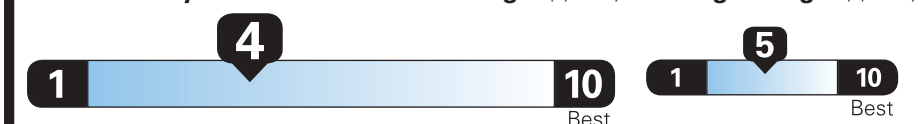

(MSRP)

1,705.00

OPTIONAL EQUIPMENT/OTHER

- 5.0L V8 ENGINE, 6800# GVWR PACKAGE, FRONT LICENSE PLATE BRACKET, F-150 LOBO PACKAGE, .275/50R22 BSW ALL-SEASON, 3.73 ELECTRONIC LOCK RR AXLE, .22" ALUMINUM WHEEL, 50 STATE EMISSIONS, FLOW THRU CONSOLE VINYL LID, EXTENDED RANGE 36GAL FUEL TANK, CONN PKG: 1 TIME 7YR

(MSRP)

2,340.00

NO CHARGE

4,695.00

NO CHARGE

745.00

DEALER INSTALLED OPTIONS

- SecuriCode® Wireless Keyless E

230.00

PRICE INFORMATION

BASE PRICE $51,070.00, TOTAL OPTIONS/OTHER 9,715.00

TOTAL VEHICLE & OPTIONS/OTHER 60,785.00, DESTINATION & DELIVERY 2,795.00

TOTAL BEFORE DISCOUNTS 63,580.00, STX MID DISCOUNT - 3,000.00

TOTAL SAVINGS - 3,000.00

TOTAL MSRP $60,580.00

Scan The QR Code to get more details about this vehicle

This label is affixed pursuant to the Federal Automobile Information Disclosure Act. Gasoline, License, and Title Fees, State and Local taxes are not included. Dealer installed options or accessories are not included unless listed above.

TD131 N RB 2X 640 004587 04 13 26

EPA DOT Fuel Economy and Environment

Gasoline Vehicle

Fuel Economy

19 MPG combined city/hwy, 16 MPG city, 24 MPG highway

Standard Pickup Trucks range from 12 to 87 MPG. The best vehicle rates 146 MPGe.

You spend $4,500

more in fuel costs over 5 years compared to the average new vehicle.

Annual fuel cost $2,600

Fuel Economy & Greenhouse Gas Rating (tailpipe only) Smog Rating (tailpipe only)

This vehicle emits 472 grams CO2 per mile. The best emits 0 grams per mile (tailpipe only). Producing and distributing fuel also create emissions; learn more at fueleconomy.gov.

Actual results will vary for many reasons, including driving conditions and how you drive and maintain your vehicle. The average new vehicle gets 29 MPG and costs $8,500 to fuel over 5 years. Cost estimates are based on 15,000 miles per year at $3.30 per gallon. MPGe is miles per gasoline gallon equivalent. Vehicle emissions are a significant cause of climate change and smog.

fueleconomy.gov

Calculate personalized estimates and compare vehicles

Smartphone QR Code

GOVERNMENT 5-STAR SAFETY RATINGS

Overall Vehicle Score ★★★★★

Based on the combined ratings of frontal, side and rollover. Should ONLY be compared to other vehicles of similar size and weight.

Frontal Crash ★★★★★, Driver Passenger ★★★★★

Based on the risk of injury in a frontal impact. Should ONLY be compared to other vehicles of similar size and weight.

Side Crash ★★★★★, Front seat ★★★★★, Rear seat ★★★★★

Based on the risk of injury in a side impact.

Rollover ★★★★★

Based on the risk of rollover in a single-vehicle crash.

Star ratings range from 1 to 5 stars (★★★★★), with 5 being the highest.

Source: National Highway Traffic Safety Administration (NHTSA).

www.safercar.gov or 1-888-327-4236

1FTEW2L59TFA98793

WARNING: Operating, servicing and maintaining a passenger vehicle, pickup truck, van, or off-road vehicle can expose you to chemicals including engine exhaust, carbon monoxide, phthalates, and lead, which are known to the State of California to cause cancer and birth defects or other reproductive harm. To minimize exposure, avoid breathing exhaust, do not idle the engine except as necessary, service your vehicle in a well-ventilated area and wear gloves or wash your hands frequently when servicing your vehicle. For more information go to www.P65Warnings.ca.gov/passenger-vehicle.

Credit

Get Prequalified now at www.ford.com/finance

Insist on Ford Protect! The only extended service plan fully backed by Ford and honored at every Ford dealership in the U.S., Canada and Mexico. See your Ford dealer or visit www.FordOwner.com.

Download the Ford app

Connect your Ford with your phone

Available Remote Features

Remote Start, Lock and Unlock

GPS Location

Vehicle Health Monitoring

2202604222739