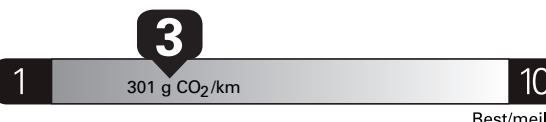

Carbon Dioxide Rating / Indice de dioxyde de carbone