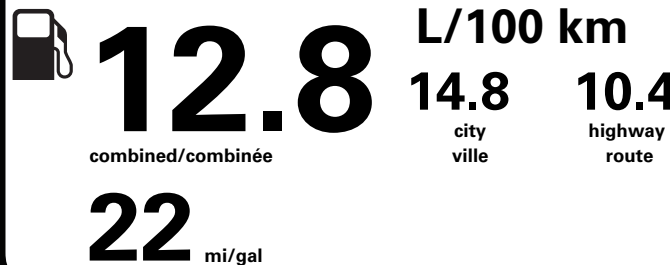

SAFETY/SECURITY

- ADVANCETRAC™W/ ROLL STABILITY CONTROL
- AIRBAGS - SAFETY CANOPY®
- AIRBAGS-DRIVER/PASSENGER
- CENTRE HIGH MOUNT STOPLAMP
- DAYTIME RUNNING LIGHTS
- PERIMETER ALARM
- SECURE PKG 1 YR INCLUDED
- SECURILOCK® ANTI-THEFT SYS
- SOS POST CRASH ALERT SYST
- TIRE PRESSURE MONITOR SYS

WARRANTY

- 3YR/60,000KM BASIC
- 5YR/100,000KM POWERTRAIN
- ROADSIDE ASSISTANCE 24 HRS

INCLUDED ON THIS VEHICLE

EQUIPMENT GROUP 200A

- •STX SERIES
- •FOG LAMPS

OPTIONAL EQUIPMENT/OTHER

- 2026 MODEL YEAR
- FEDERAL EXCISE TAX 100.00
- 5.0L V8 ENGINE 4,000.00
- F-150 LOBO PACKAGE 6,350.00
- .275/50R22 BSW ALL-SEASON
- .373 ELECTRONIC LOCKING AXLE
- .22" ALUMINUM WHEELS
- 6800# GVWR PACKAGE
- 50 STATE EMISSIONS
- FLOOR LINER-TRAY W/CARPET MATS
- CLOTH FRONT SEATS W/CNSL&LID
- CONN PKG: 1YR INCL W/FORD APP
- BEDLINER TOUH BED SPRAY-IN

(MSRP)*

1,970.00

100.00

4,000.00

6,350.00

NO CHARGE

300.00

700.00

(MSRP)*

PRICE INFORMATION

BASE PRICE	$65,020.00
TOTAL OPTIONS/OTHER	13,420.00
TOTAL VEHICLE & OPTIONS/OTHER	78,440.00
DESTINATION & DELIVERY	2,695.00

TOTAL BEFORE REDUCTIONS 81,135.00

STX SERIES DISCOUNT - 1,750.00

TOTAL REDUCTIONS - 1,750.00

"THIS VEH. NOT INTENDED FOR SALE OR REGISTRATION IN US" RETAIL PRICES EXCLUDE GST/HST

Gasoline Vehicle
Véhicule à essence

Fuel Consumption / Consommation de carburant