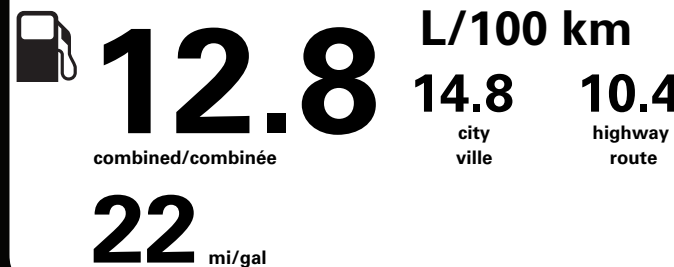

SAFETY/SECURITY

- ADVANCETRAC™/ROLL STABILITY CONTROL
- AIRBAGS - SAFETY CANOPY®
- AIRBAGS-DRIVER/PASSENGER
- CENTRE HIGH MOUNT STOPLAMP
- DAYTIME RUNNING LIGHTS
- PERIMETER ALARM
- SECURE PKG 1 YR INCLUDED
- SECURILOCK® ANTI-THEFT SYS
- SOS POST CRASH ALERT SYST
- TIRE PRESSURE MONITOR SYS

WARRANTY

- 3YR/60,000KM BASIC
- 5YR/100,000KM POWERTRAIN
- ROADSIDE ASSISTANCE 24 HRS

INCLUDED ON THIS VEHICLE

(MSRP)*

EQUIPMENT GROUP 200A

- •STX SERIES
- •FOG LAMPS

1,970.00

OPTIONAL EQUIPMENT/OTHER

- 2026 MODEL YEAR
- FEDERAL EXCISE TAX
- 5.0L V8 ENGINE
- F-150 LOBO PACKAGE
- .275/50R22 BSW ALL-SEASON
- .373 ELECTRONIC LOCKING AXLE
- .22" ALUMINUM WHEELS
- 6800# GVWR PACKAGE
- 50 STATE EMISSIONS
- FLOOR LINER-TRAY W/CARPET MATS
- CLOTH FRONT SEATS W/CNSL&LID
- CONN PKG: 1YR INCL W/FORD APP
- BEDLINER TOUH BED SPRAY-IN

NO CHARGE
300.00

700.00

DEALER INSTALLED OPTIONS

- ILLUMINATED FORD LOGO BADGE
- DECAL - TAILGATE - BLACK

590.00
145.00

PRICE INFORMATION

BASE PRICE	$65,020.00
TOTAL OPTIONS/OTHER	14,155.00
TOTAL VEHICLE & OPTIONS/OTHER	79,175.00
DESTINATION & DELIVERY	2,695.00

TOTAL BEFORE REDUCTIONS **81,870.00**

STX SERIES DISCOUNT - **1,750.00**

TOTAL REDUCTIONS - **1,750.00**

"THIS VEH. NOT INTENDED FOR
SALE OR REGISTRATION IN US"
RETAIL PRICES EXCLUDE
GST/HST

Canada

ENERGUIDE

Gasoline Vehicle
Véhicule à essence

Fuel Consumption / Consommation de carburant

Annual fuel COST
for an annual distance of 20,000 km, and an average fuel price of $1.50 per litre

$ 3 840

Coût annuel en carburant
pour une distance annuelle de 20 000 km, et un prix moyen du carburant de 1,50 $ par litre

Standard pickup trucks range from /
Les camionnettes ordinaires font entre
2.7 - 19.7 L_e/100 km

L_e is gasoline litre equivalent
L_e signifie litre équivalent d'essence